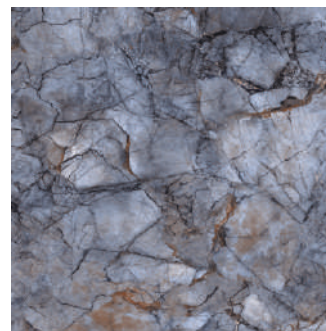

CALCOLO DARK BLUE

600x600mm

P 2135

1200x600mm

P 1135

CALCOLO WHITE

600x600mm

P 2150

1200x600mm

P 1150

CALCOLO LIGHT BLUE

600x600mm

P 2136

1200x600mm

P 1136

AMADEO DARK GREY

600x600mm

P 2137

1200x600mm

P 1137