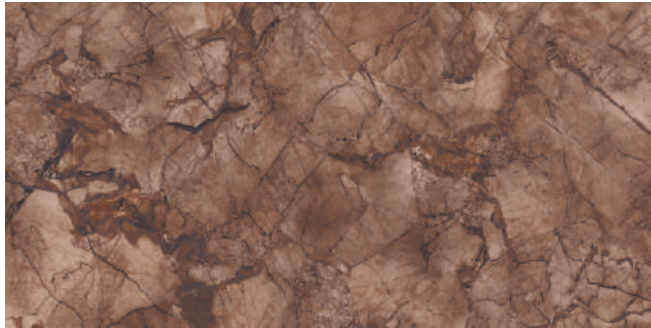

1200x600mm

**P 1137**

**AMADEO LIGHT GREY**

**P 2138**

1200x600mm

600x600mm

**P 1138**

**RIVERA BROWN**