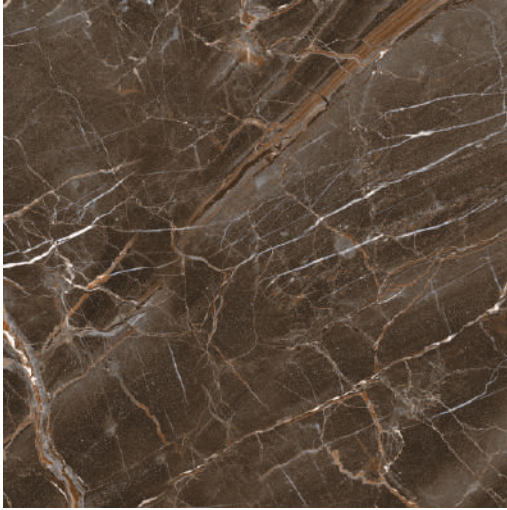

CASABLANCA BROWN