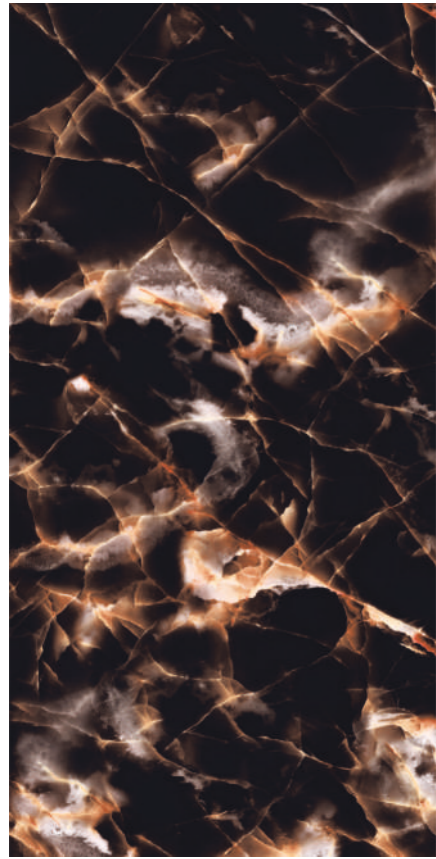

**EMPERADOR
GRANT BROWN**

600X1200MM | HIGH GLOSS SURFACE | RANDOM-3

**ETERNAL
BLACK**

600X1200MM | HIGH GLOSS SURFACE | RANDOM-4

**EMPERADOR
GRANT BROWN**

**ONYX
SHELTER BLACK**

600X1200MM | HIGH GLOSS SURFACE | RANDOM-3