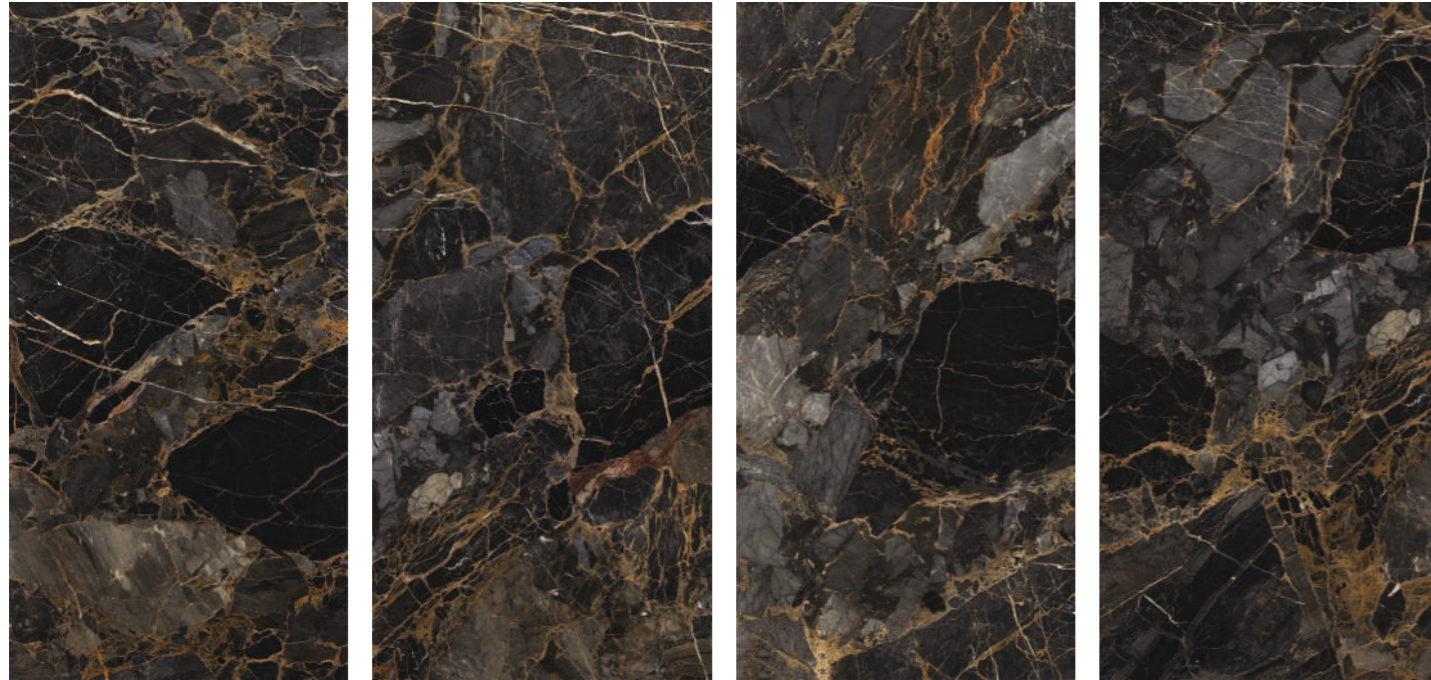

ECLIPSE BLACK

800X1600MM | HIGH GLOSS SURFACE | RANDOM-4

NEW 2024