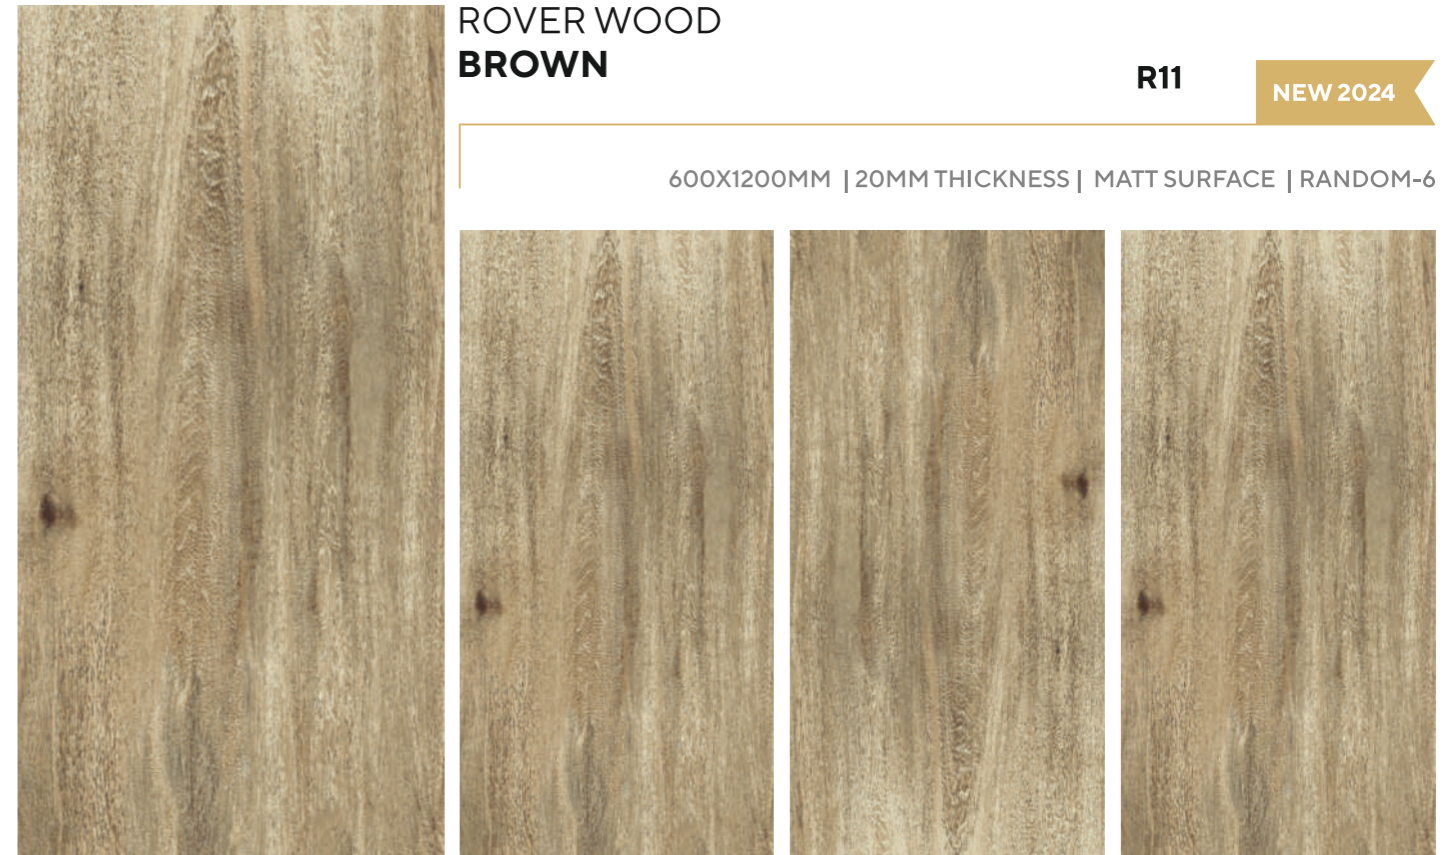

OUTDOOR COLLECTION

600x1200mm: ✚ 20mm (Colorbody)

MASTER ART
collection

ROVER WOOD
BROWN

R11

NEW 2024

600X1200MM | 20MM THICKNESS | MATT SURFACE | RANDOM-6

NATURE MEETS **DESIGN**
IN OUTDOOR TILES:
CRAFT FREEDOM
TALES OF
ALFRESCO **BEAUTY**.

ROVER WOOD
BROWN