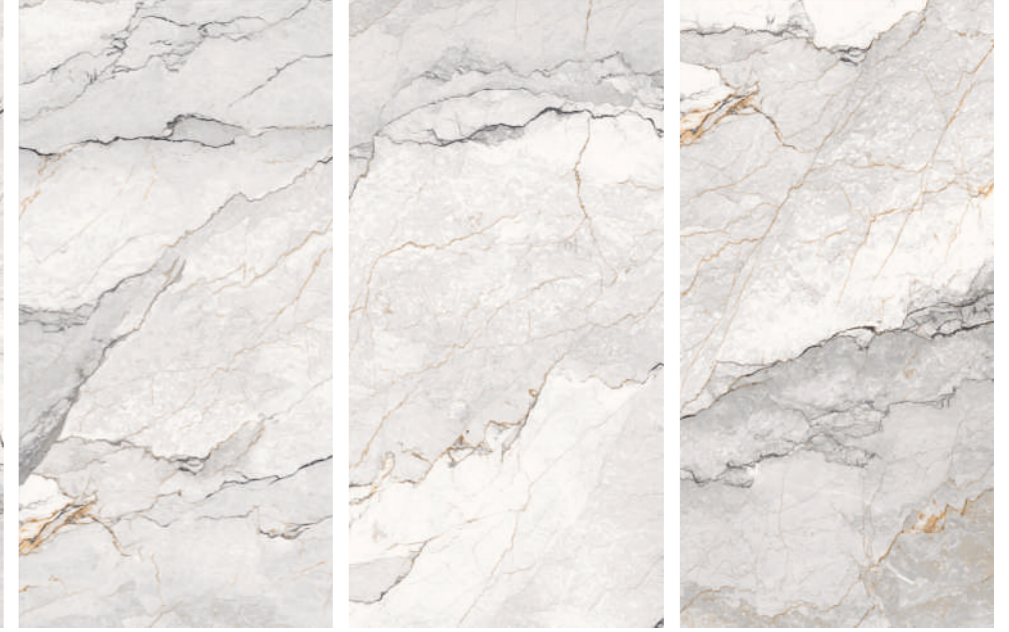

600X1200MM | GLOSTER SURFACE | RANDOM-4

600X1200MM | GLOSTER SURFACE | RANDOM-6

**RAIN
GREY**