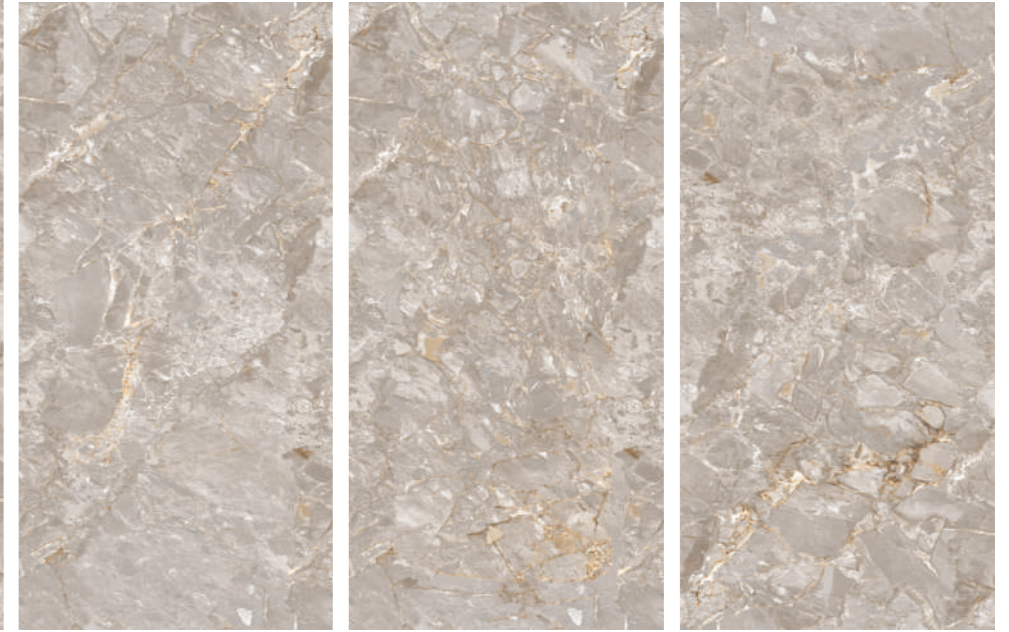

**ORACLE
BROWN**