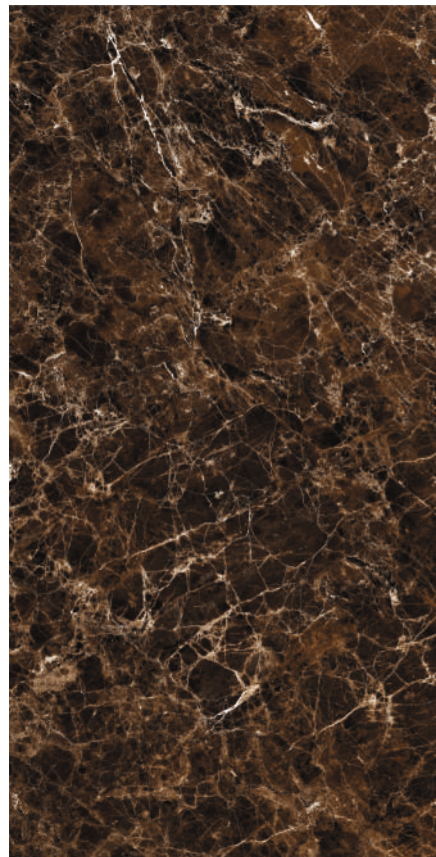

**EMPERADOR
CHOCO**

600X1200MM | HIGH GLOSS SURFACE | RANDOM-4

**THUNDER
NATURAL**

**PURE
FROST WHITE**

600X1200MM | HIGH GLOSS SURFACE | RANDOM-1

**JADE
BLACK**

600X1200MM | HIGH GLOSS SURFACE | RANDOM-1

**PURE
FROST WHITE**