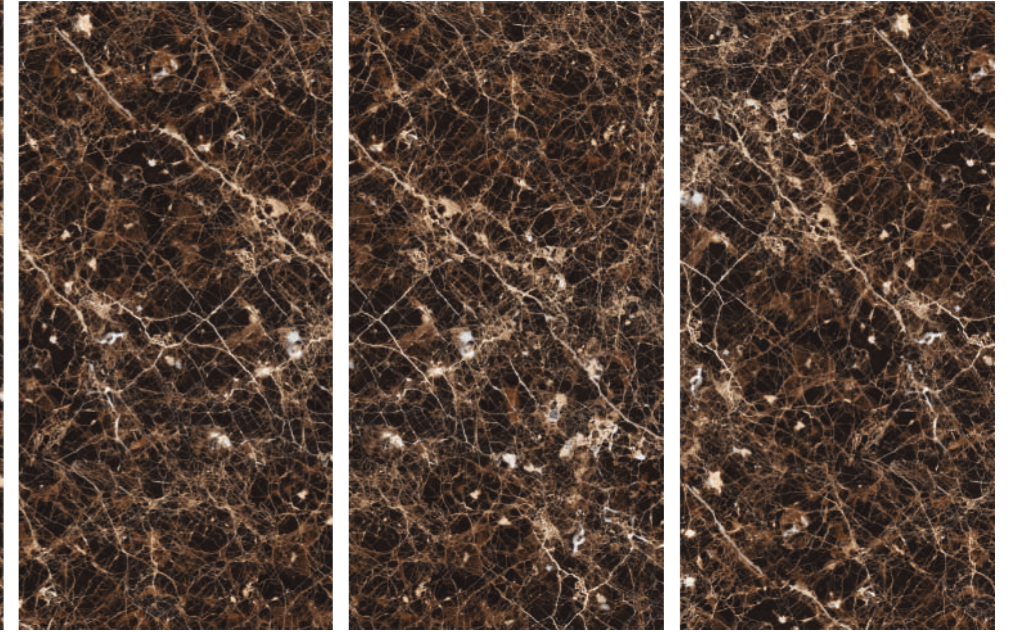

**ETERNAL
BLACK**

600X1200MM | HIGH GLOSS SURFACE | RANDOM-4