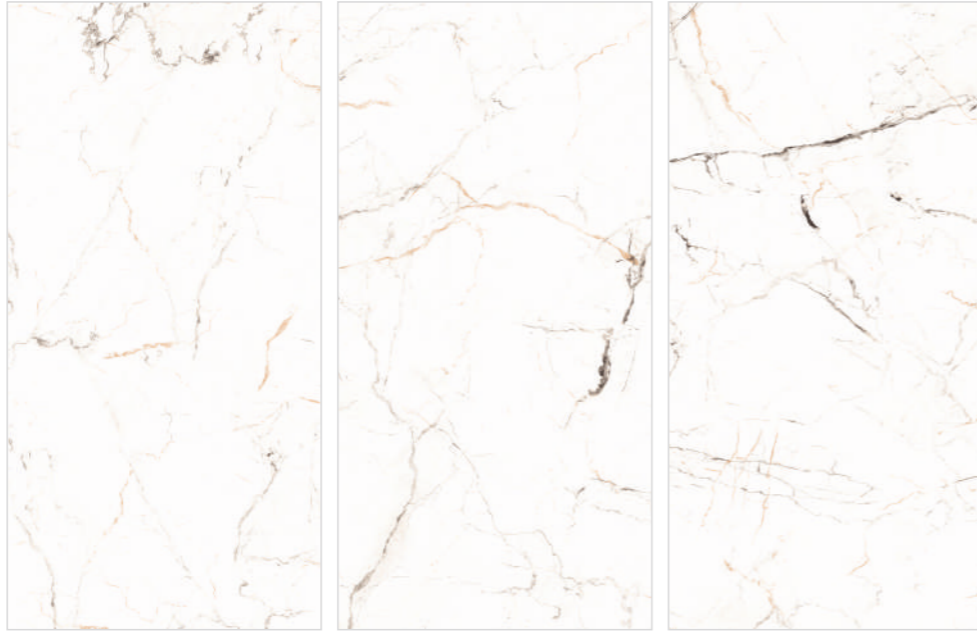

12160

600X1200MM | CARVING SURFACE | RANDOM-3