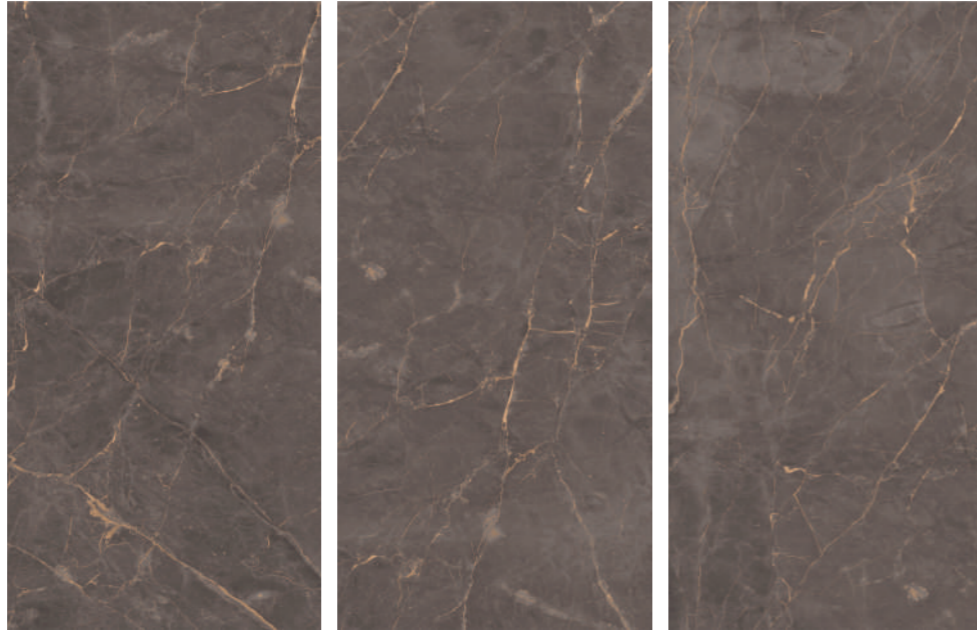

ROMERO
GREY

600X1200MM | CARVING SURFACE | RANDOM-4