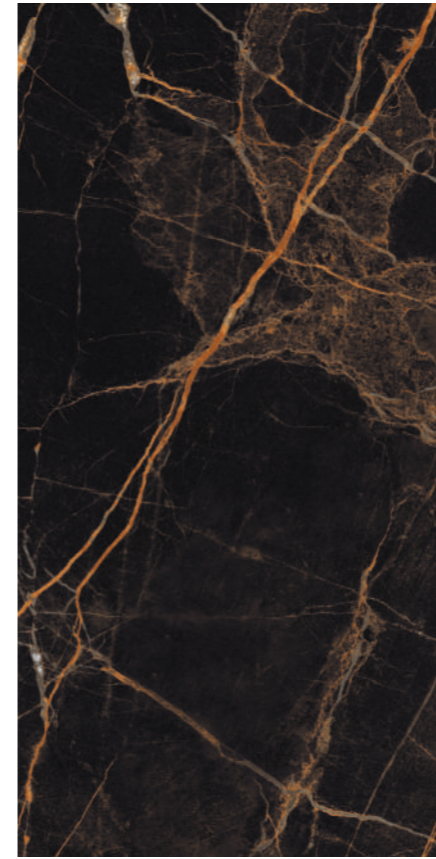

600X1200MM | GLOSTER SURFACE | RANDOM-4

STATUARIO
GRACE

LAURENT
GOLD

MAIMOON

MASTER ART
collection

**VENICE
GREY**

NEW 2024

600X1200MM | GLOSTER SURFACE | RANDOM-4