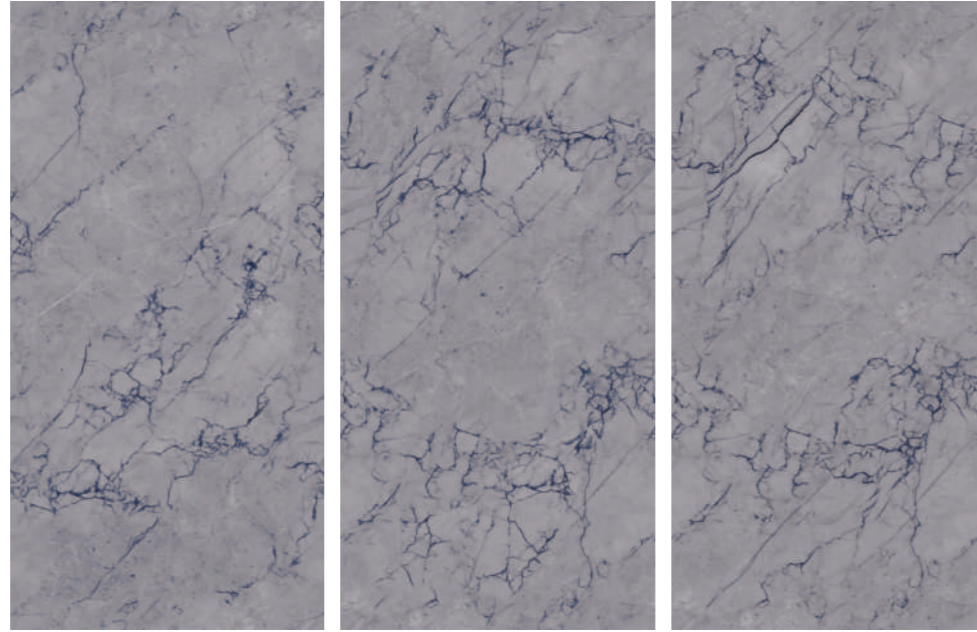

**ZENITH
WHITE**

600X1200MM | GLOSTER SURFACE | RANDOM-6