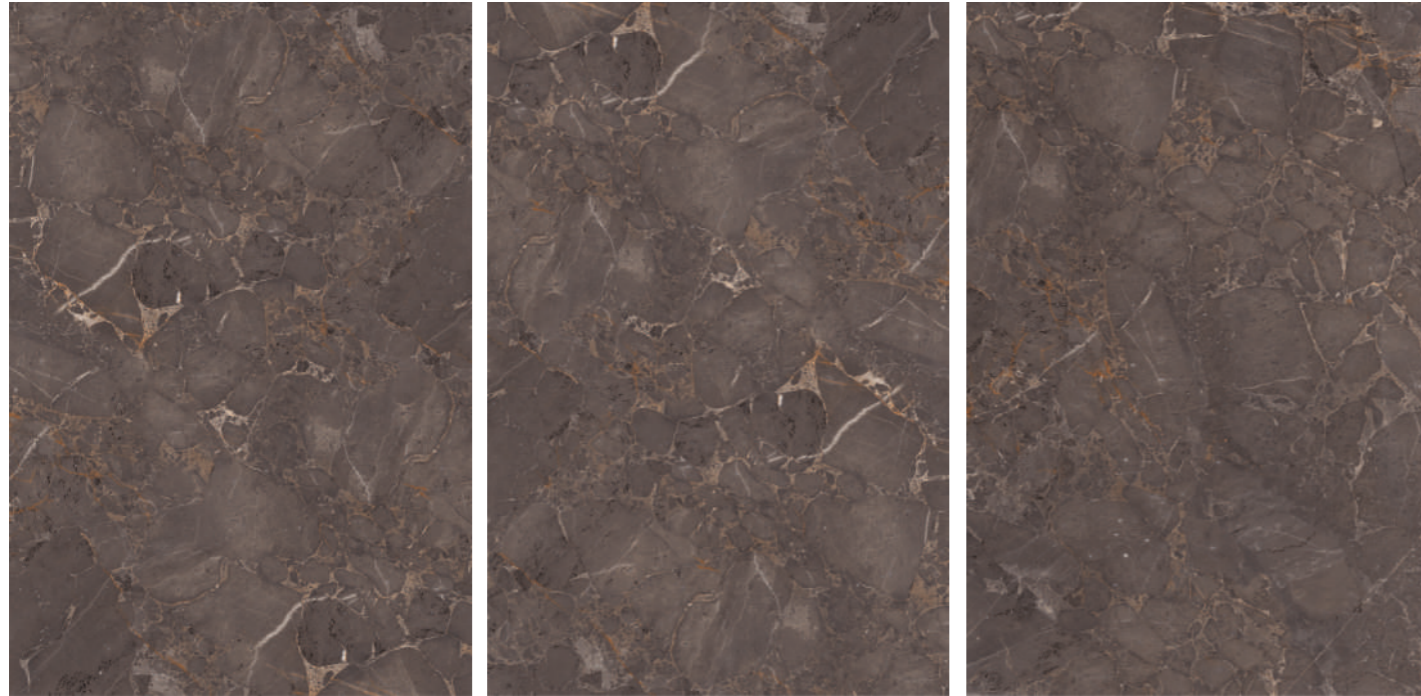

**GALACTICO
COAST**

1200X1800MM | POLISHED SURFACE | RANDOM-4

**BRECCIA
VERSAILIES
ROSSO**

1200X1800MM | HIGH GLOSS SURFACE | RANDOM-2

ARIANA
GRAPHITE

1200X1800MM | POLISHED SURFACE | RANDOM-4

ARIANA
GRAPHITE