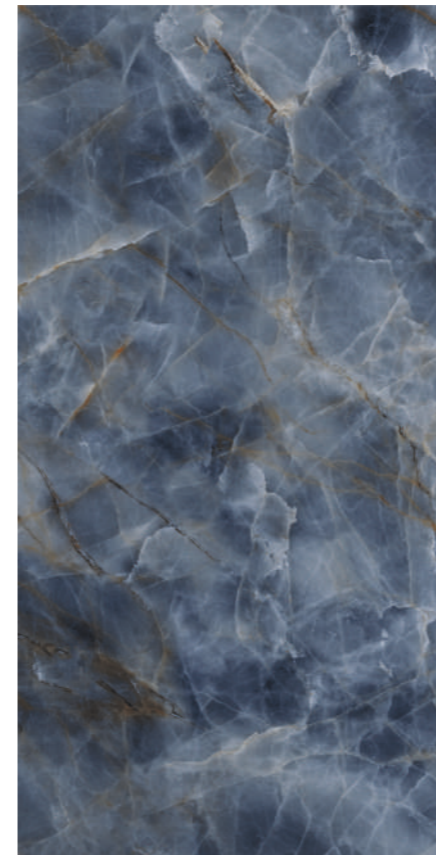

**MARMÍ
ONYX AZUL**

600X1200MM | HIGH GLOSS SURFACE | RANDOM-5