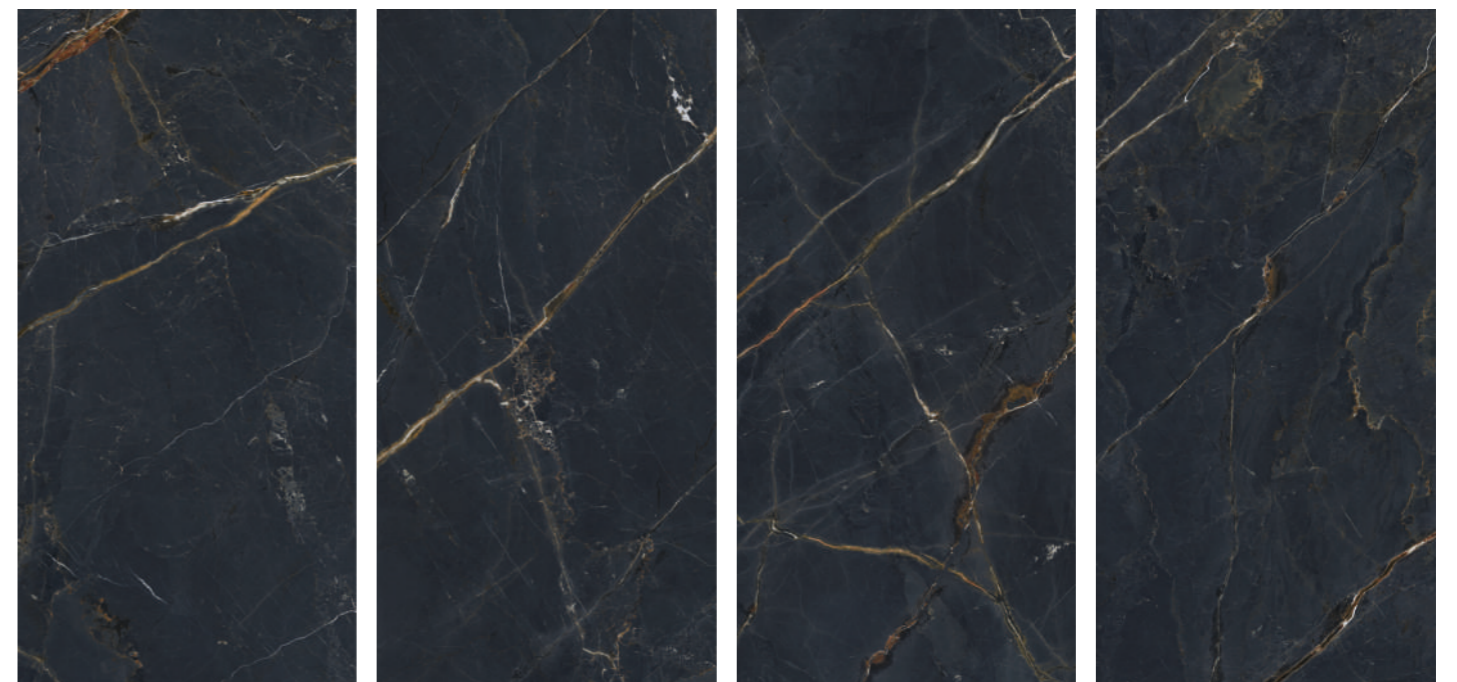

800X1600MM | HIGH GLOSS SURFACE | RANDOM-4

NEW 2024

DOLOMITE AZZULE

800X1600MM | HIGH GLOSS SURFACE | RANDOM-4

NEW 2024

EVOKE GREY

800X1600MM | LAPATO SURFACE | RANDOM-3

NEW 2024