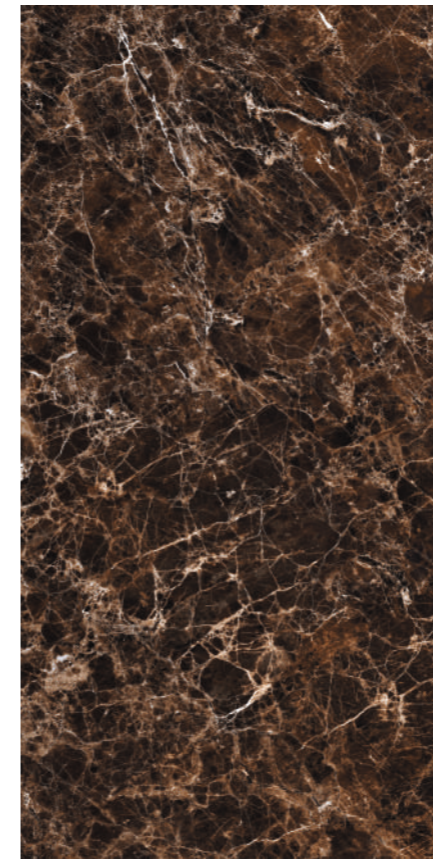

**BALKANIA
GREY**

600X1200MM | ENDLESS CARVING SURFACE | RANDOM-4

**INDIVIDUAL
LIGHT**

**BALKANIA
GREY**

HIGH GLOSS

COLLECTION

600x1200mm

EMPERADOR
NUVO