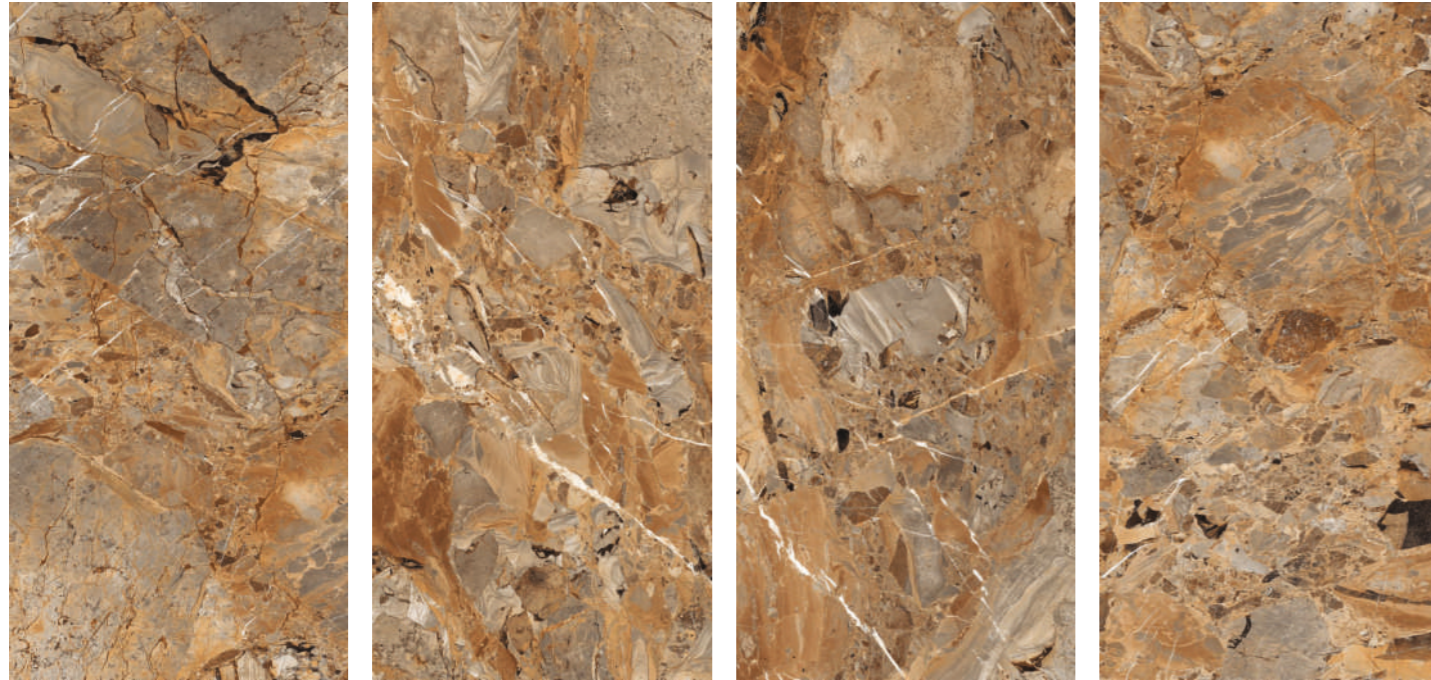

ANTIQUÉ ONYX GREY

800X1600MM | HIGH GLOSS SURFACE | RANDOM-4

OPERA ONYX GREY

800X1600MM | HIGH GLOSS SURFACE | RANDOM-3

MAIMOON
CERAMICA

BRECCIA FANTASTICO BROWN

800X1600MM | HIGH GLOSS SURFACE | RANDOM-4

MASTER ART
collection