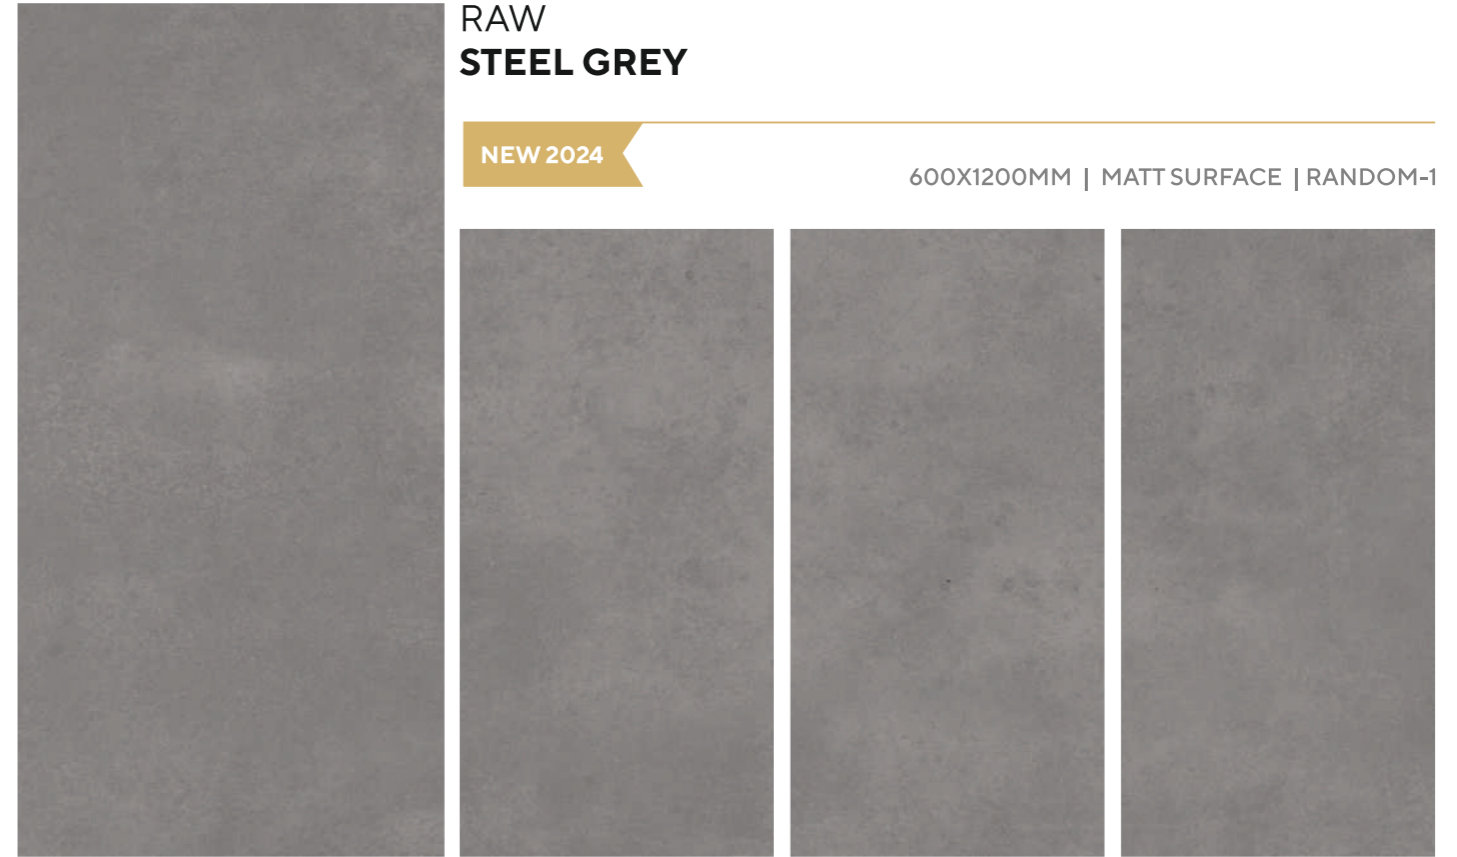

NEW 2024

600X1200MM | LINEA SURFACE | RANDOM-1

RAW
SLATE GREY

NEW 2024

600X1200MM | MATT SURFACE | RANDOM-1

RAW
STEEL GREY

NEW 2024

600X1200MM | MATT SURFACE | RANDOM-1