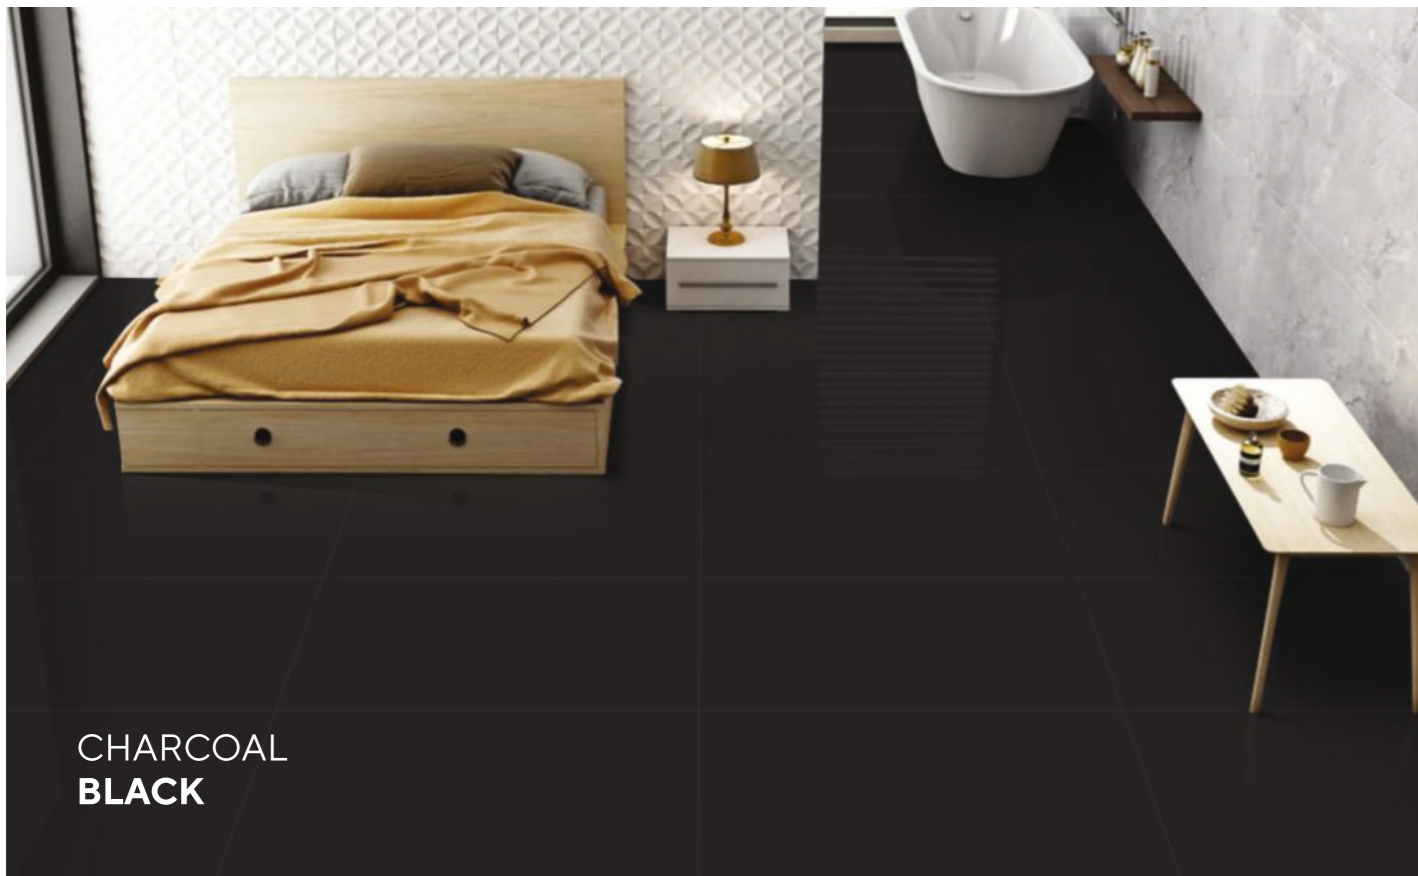

**CHARCOAL
BLACK**

600X1200MM | MATT PUNCH SURFACE | RANDOM-1