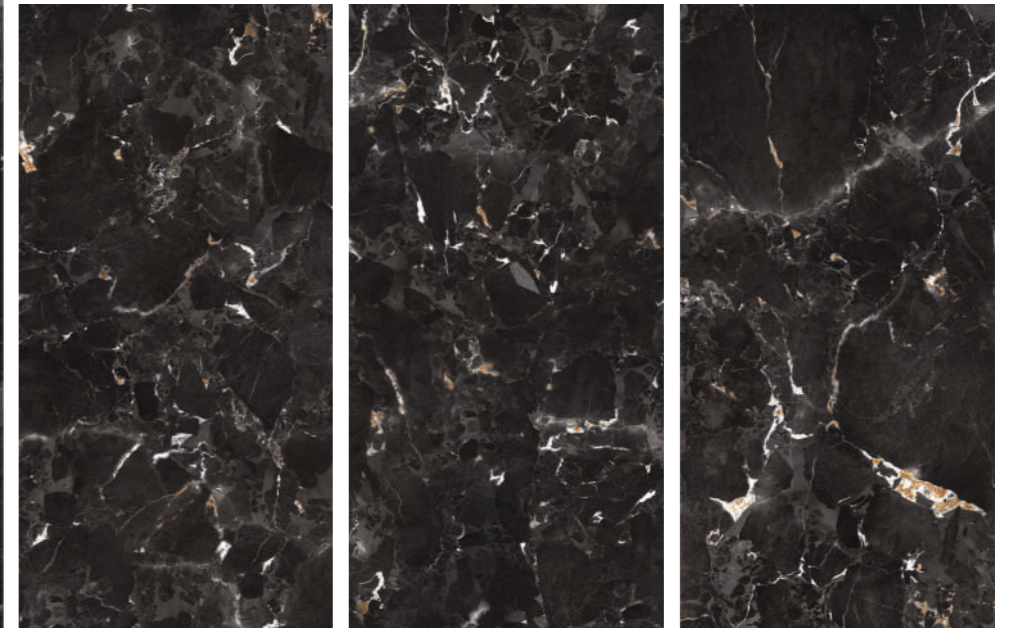

**IMPERIAL
GOLD**

600X1200MM | HIGH GLOSS SURFACE | RANDOM-5

**ONYX
SHELTER BLACK**

**IMPERIAL
BLACK**

600X1200MM | HIGH GLOSS SURFACE | RANDOM-5

**MIRROR
NERO**

600X1200MM | HIGH GLOSS SURFACE | RANDOM-6

**LUXURY
STONE**