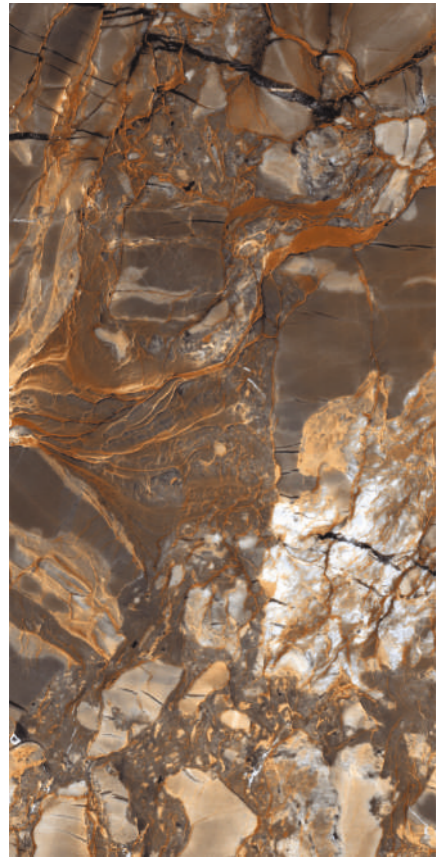

600X1200MM | HIGH GLOSS SURFACE | RANDOM-3