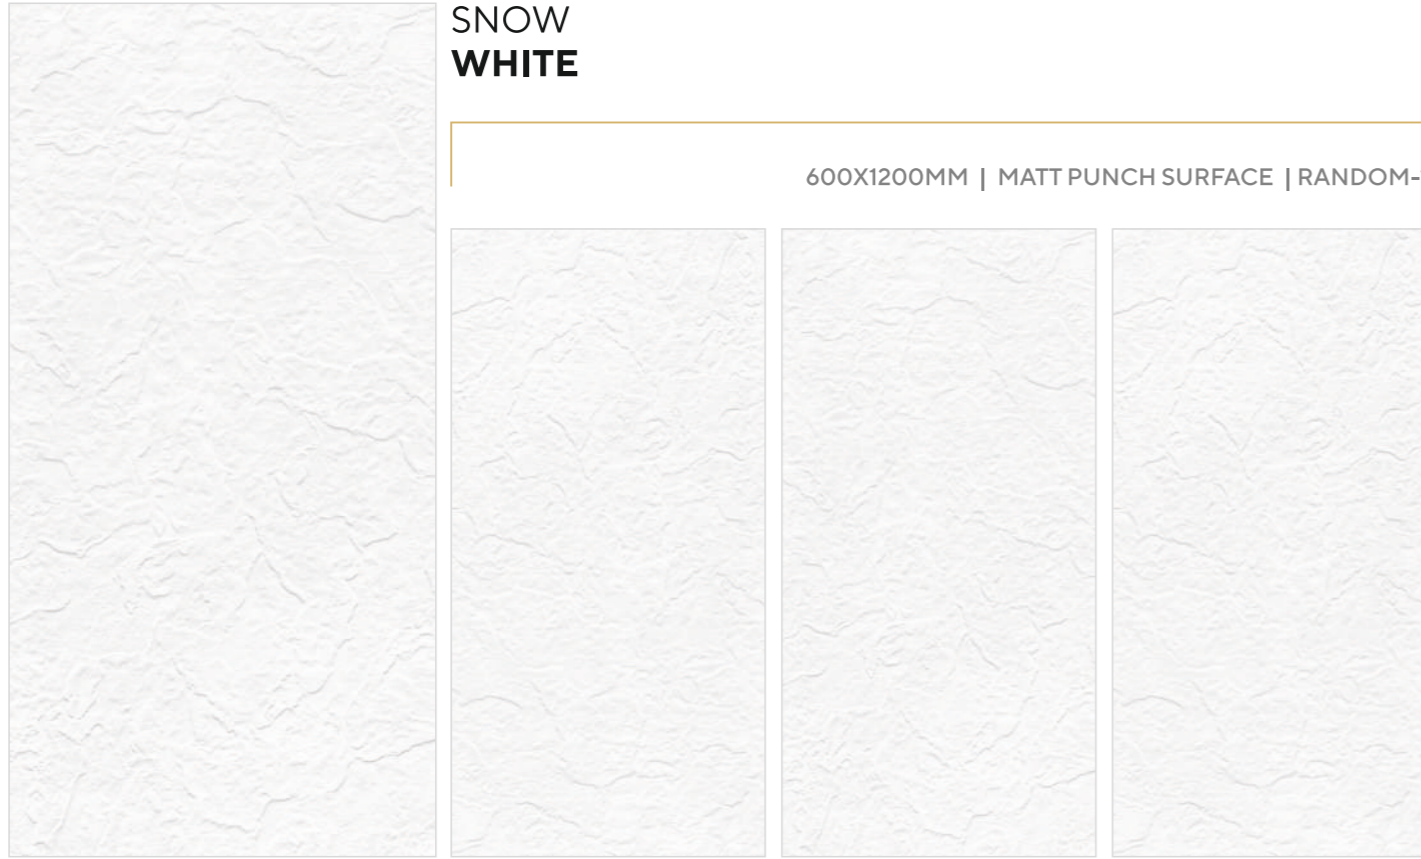

**SNOW
WHITE**

AVAILABLE GLOSSY & MATT SURFACE

600X1200MM | GLOSSY / MATT SURFACE | RANDOM-1

**SNOW
WHITE**

**SNOW
WHITE**

**CHARCOAL
BLACK**

600X1200MM | MATT SURFACE | RANDOM-1

**CHARCOAL
BLACK**