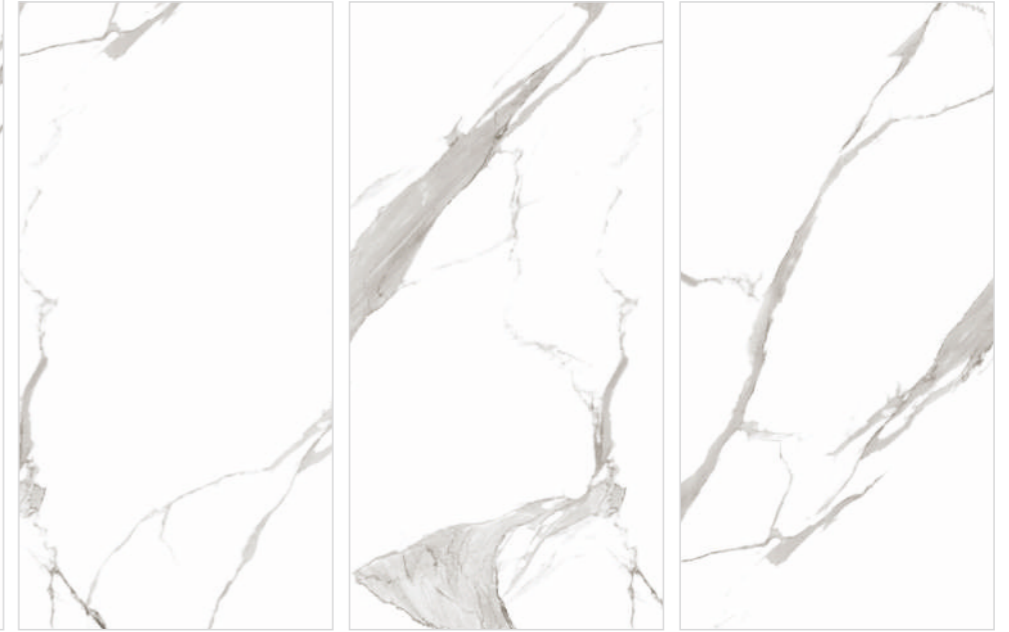

MASTER ART
collection

**SILVER
STATUARIO**

600X1200MM | POLISHED SURFACE | RANDOM-3

**STATUARIO
BIANCO**

600X1200MM | POLISHED SURFACE | RANDOM-5

**STATUARIO
CAFÉ GOLD**

600X1200MM | POLISHED SURFACE | RANDOM-10