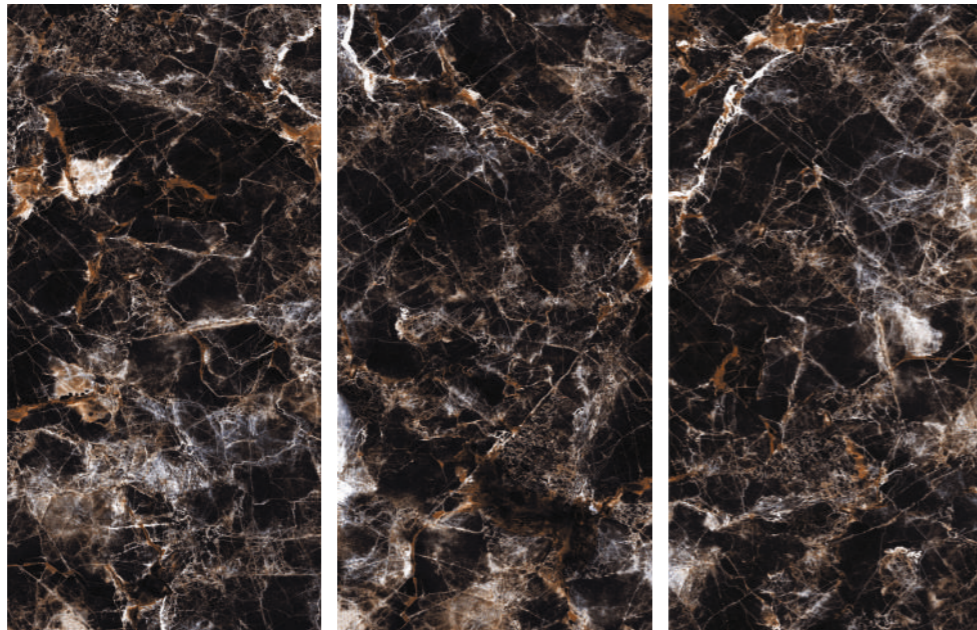

**EMPERADOR
GRANT BROWN**

600X1200MM | HIGH GLOSS SURFACE | RANDOM-3

**ETERNAL
BLACK**

600X1200MM | HIGH GLOSS SURFACE | RANDOM-4

**EMPERADOR
GRANT BROWN**

**ONYX
SHELTER BLACK**

600X1200MM | HIGH GLOSS SURFACE | RANDOM-3