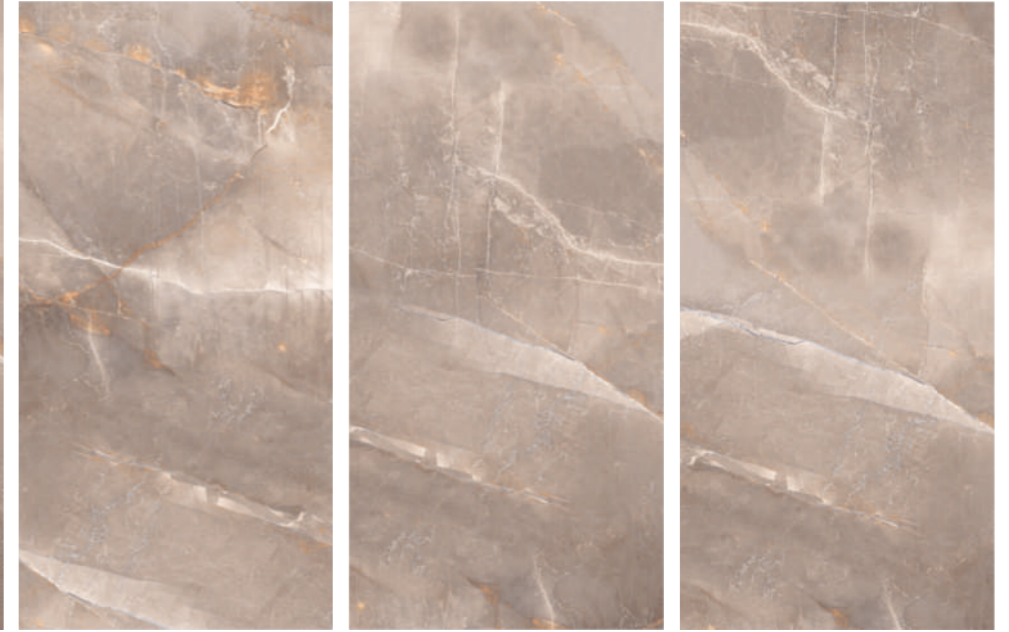

**CARIBBEAN
WHITE**

**BREMEN
GREY**

600X1200MM | POLISHED SURFACE | RANDOM-3

**GRAND
PULPIS CHOCO**

600X1200MM | POLISHED SURFACE | RANDOM-3

**LUCIA
WHITE**

600X1200MM | ENDLESS POLISHED SURFACE | RANDOM-4

**GRAND
PULPIS CHOCO**