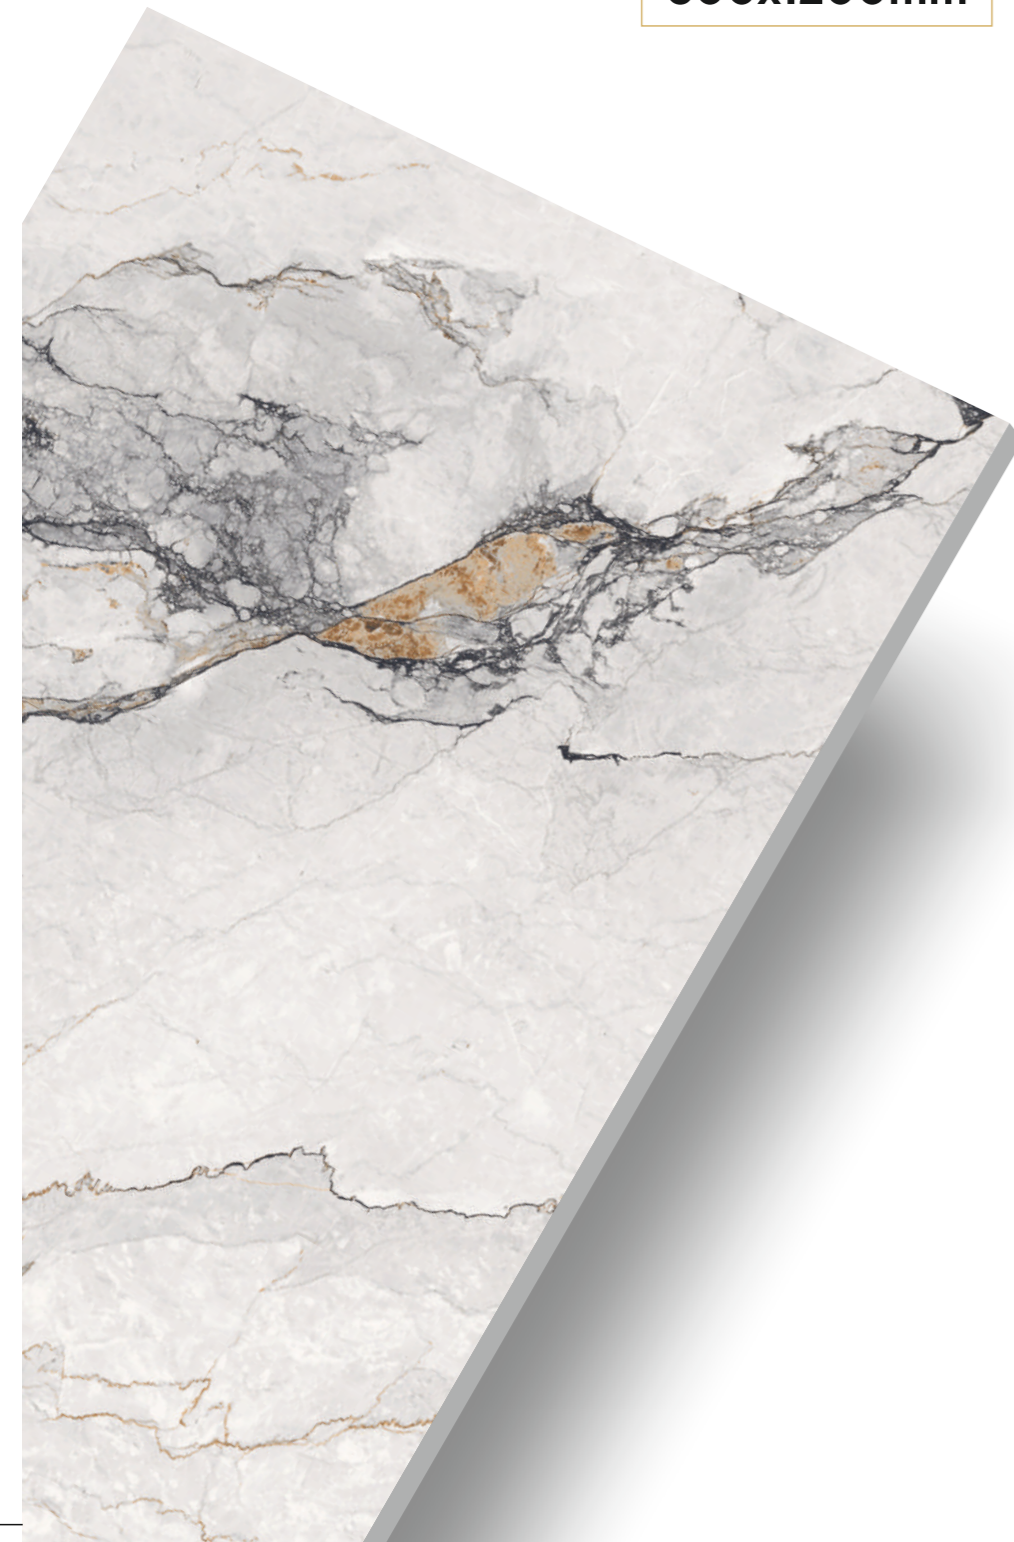

**RAIN
GREY**

GLOSTER

COLLECTION

600x1200mm

600X1200MM | GLOSTER SURFACE | RANDOM-3