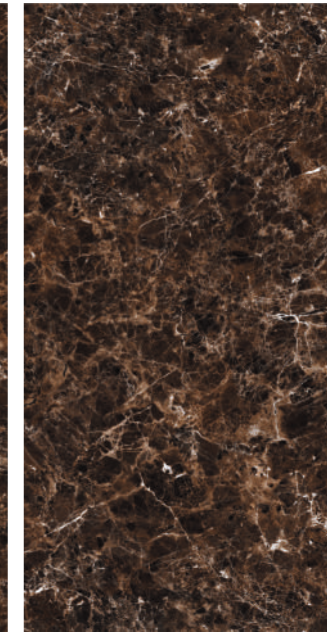

HIGH GLOSS

COLLECTION

600x1200mm

600X1200MM | HIGH GLOSS SURFACE | RANDOM-3

REFLECT **BRILLIANCE**
THROUGH HIGH GLOSS:
CRAFT **LUMINOUS**
TALES OF DESIGN
SPLENDOR.