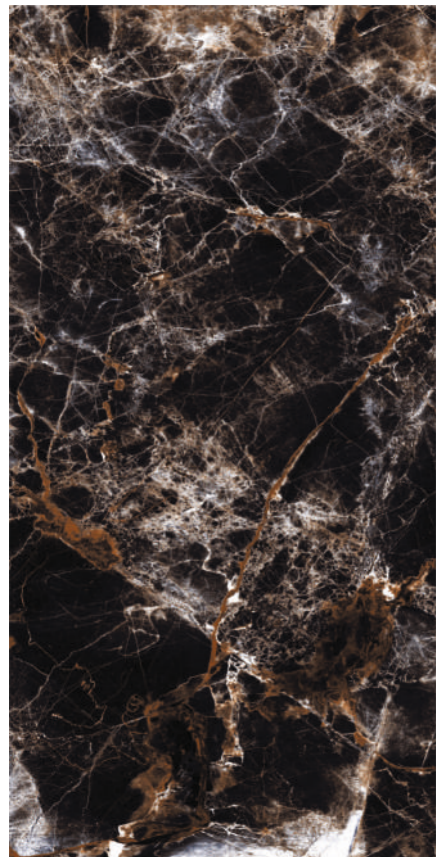

**EMPERADOR
GRANT BROWN**

600X1200MM | HIGH GLOSS SURFACE | RANDOM-3

**ETERNAL
BLACK**

600X1200MM | HIGH GLOSS SURFACE | RANDOM-4

**EMPERADOR
GRANT BROWN**

**ONYX
SHELTER BLACK**

600X1200MM | HIGH GLOSS SURFACE | RANDOM-3