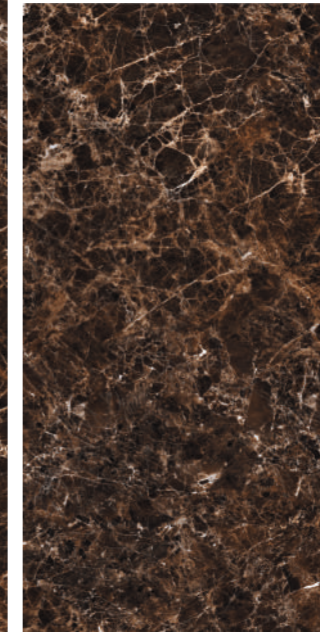

HIGH GLOSS

COLLECTION

600x1200mm

600X1200MM | HIGH GLOSS SURFACE | RANDOM-3

REFLECT **BRILLIANCE**
THROUGH HIGH GLOSS:
CRAFT **LUMINOUS**
TALES OF DESIGN
SPLENDOR.