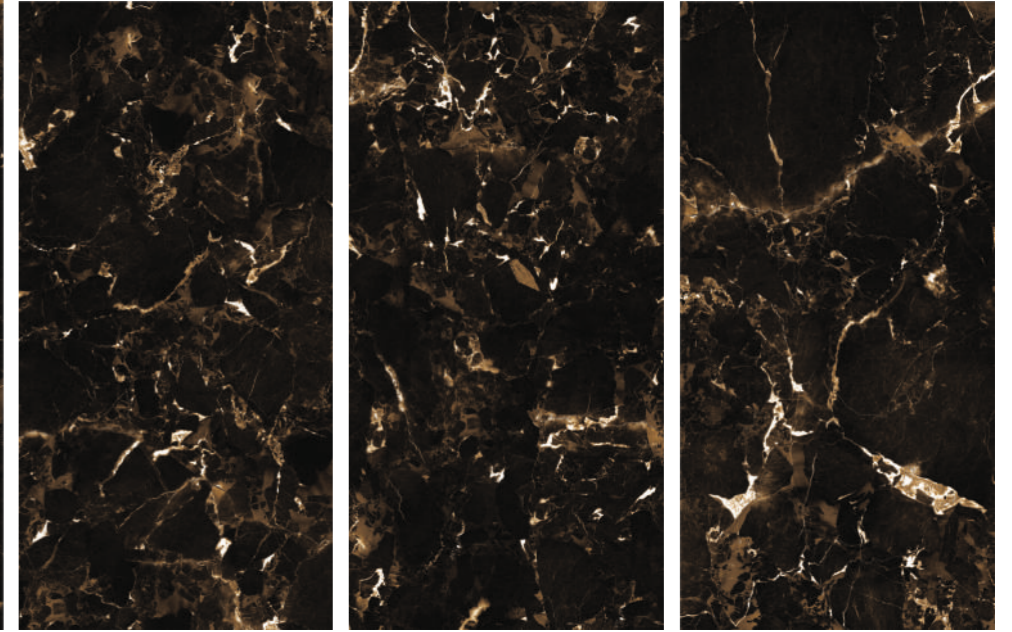

**ONYX
SHELTER BLACK**