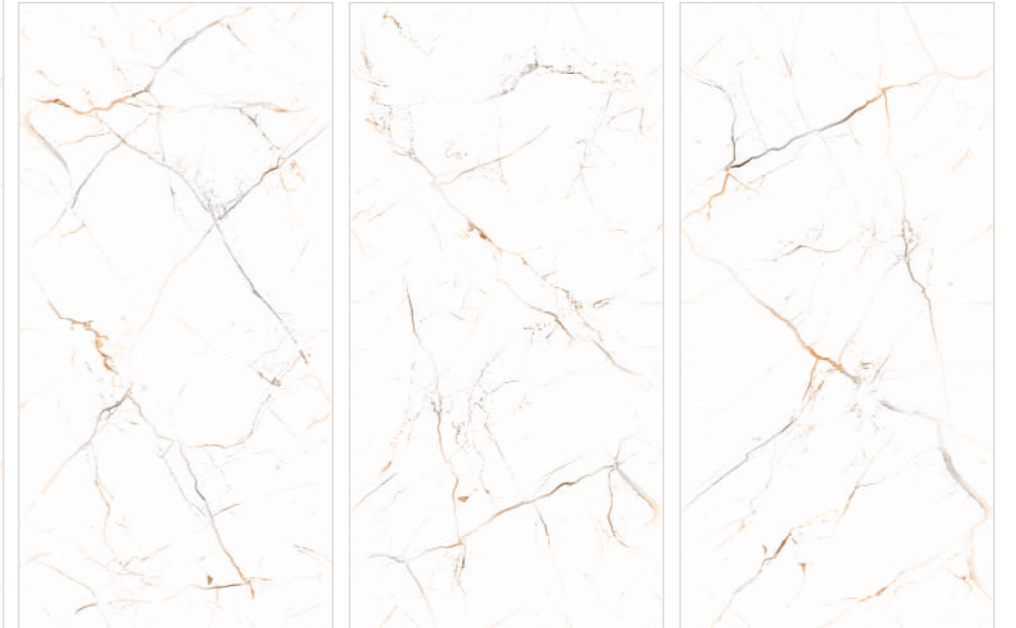

ASTANA
WHITE

600X1200MM | ENDLESS CARVING SURFACE | RANDOM-6

CRONOS
TITANIUM

600X1200MM | CARVING SURFACE | RANDOM-4

SPLINTER
WHITE

600X1200MM | ENDLESS CARVING SURFACE | RANDOM-4

**IRINA
GREY**

600X1200MM | ENDLESS CARVING SURFACE | RANDOM-4