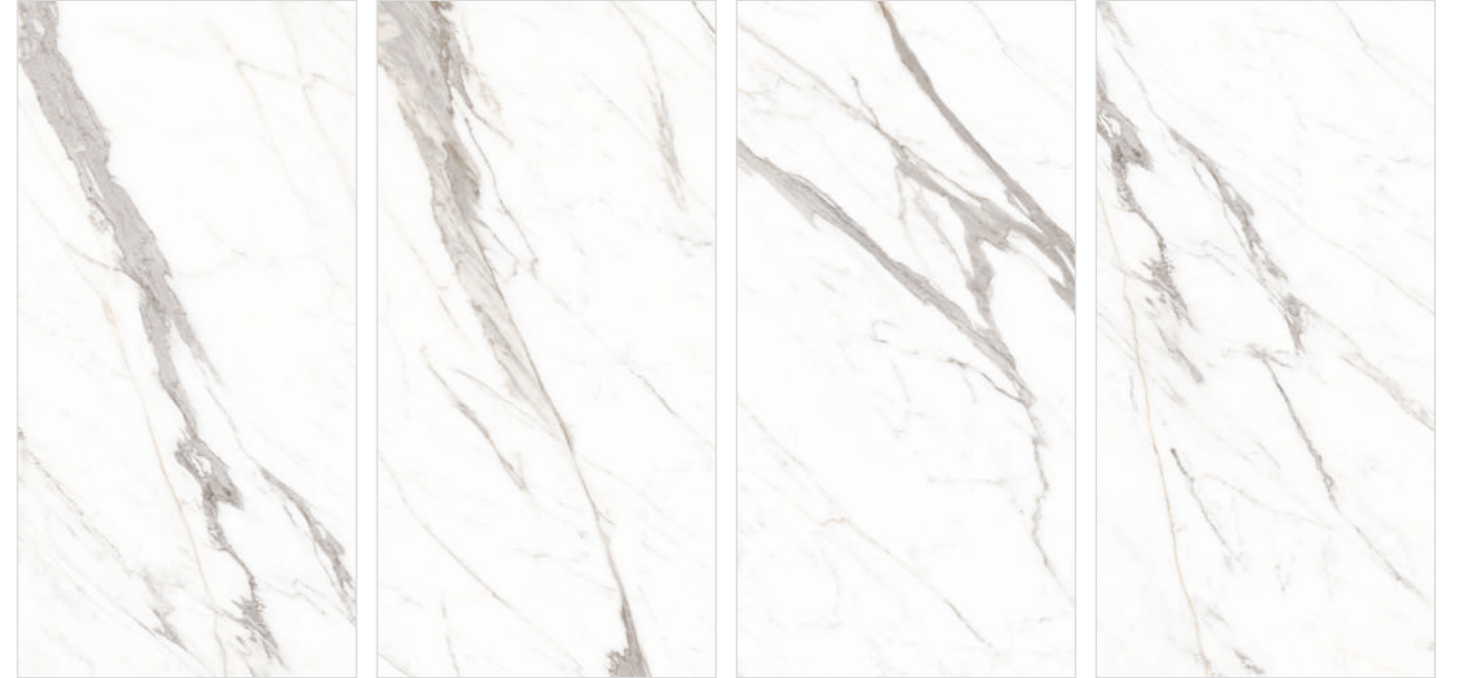

STATUARIO SMART

800X1600MM | HIGH GLOSS SURFACE | RANDOM-6