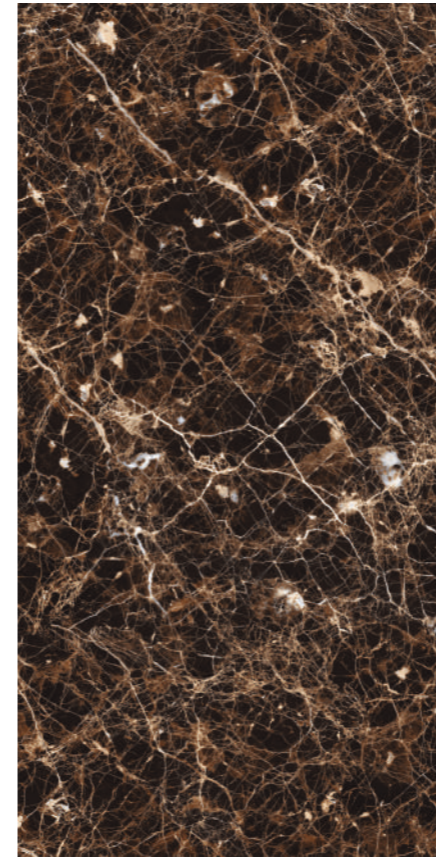

600X1200MM | HIGH GLOSS SURFACE | RANDOM-3

REFLECT **BRILLIANCE**
THROUGH HIGH GLOSS:
CRAFT **LUMINOUS**
TALES OF DESIGN
SPLENDOR.

EMPERADOR
NUVO

**ARISTO
SEPIA**

600X1200MM | HIGH GLOSS SURFACE | RANDOM-3