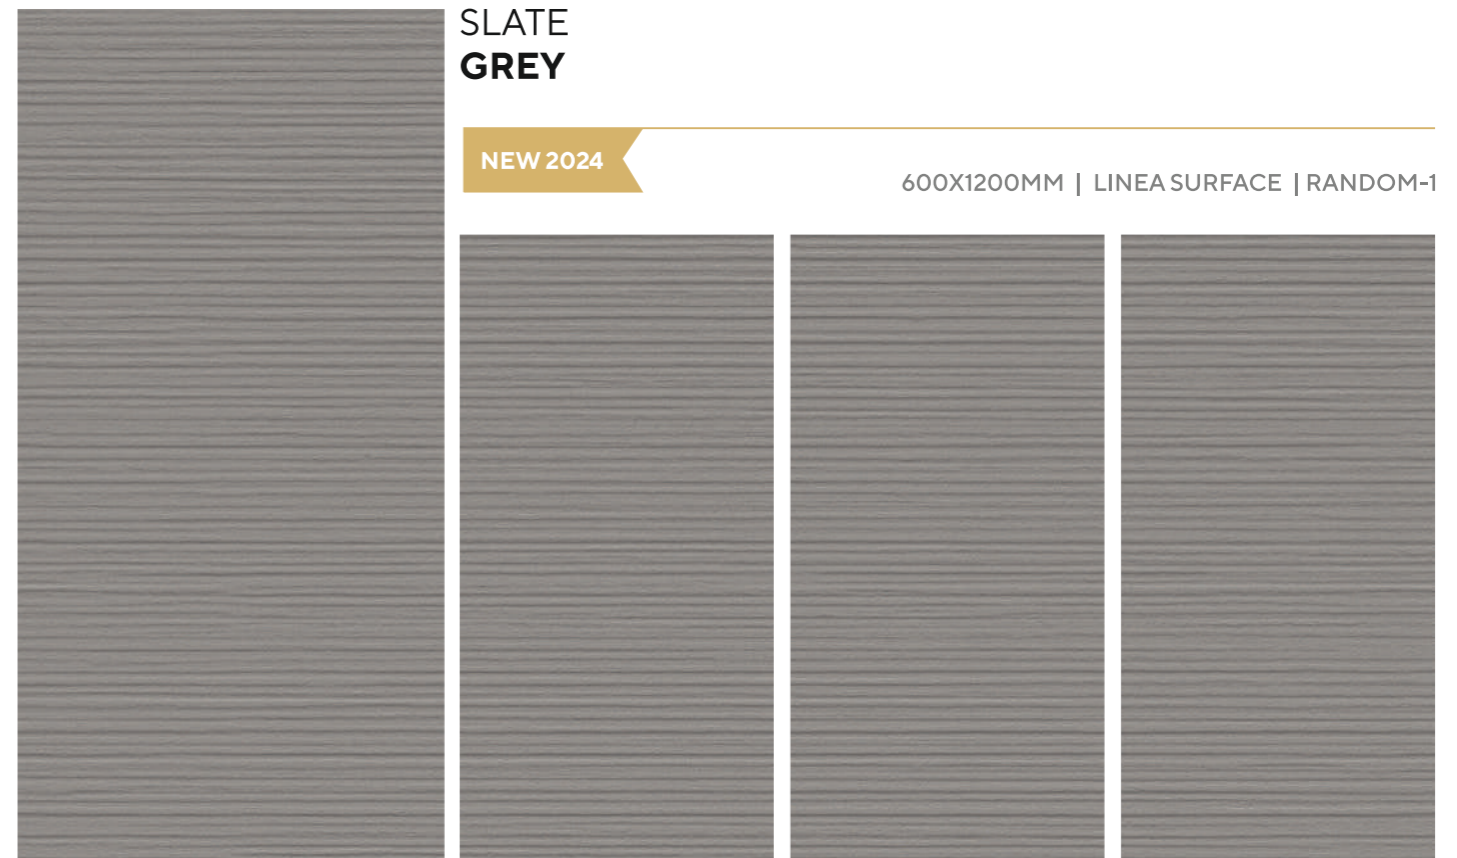

NEW 2024

600X1200MM | LINEA SURFACE | RANDOM-1

RAW
SLATE GREY

NEW 2024

600X1200MM | MATT SURFACE | RANDOM-1

RAW
STEEL GREY

NEW 2024

600X1200MM | MATT SURFACE | RANDOM-1