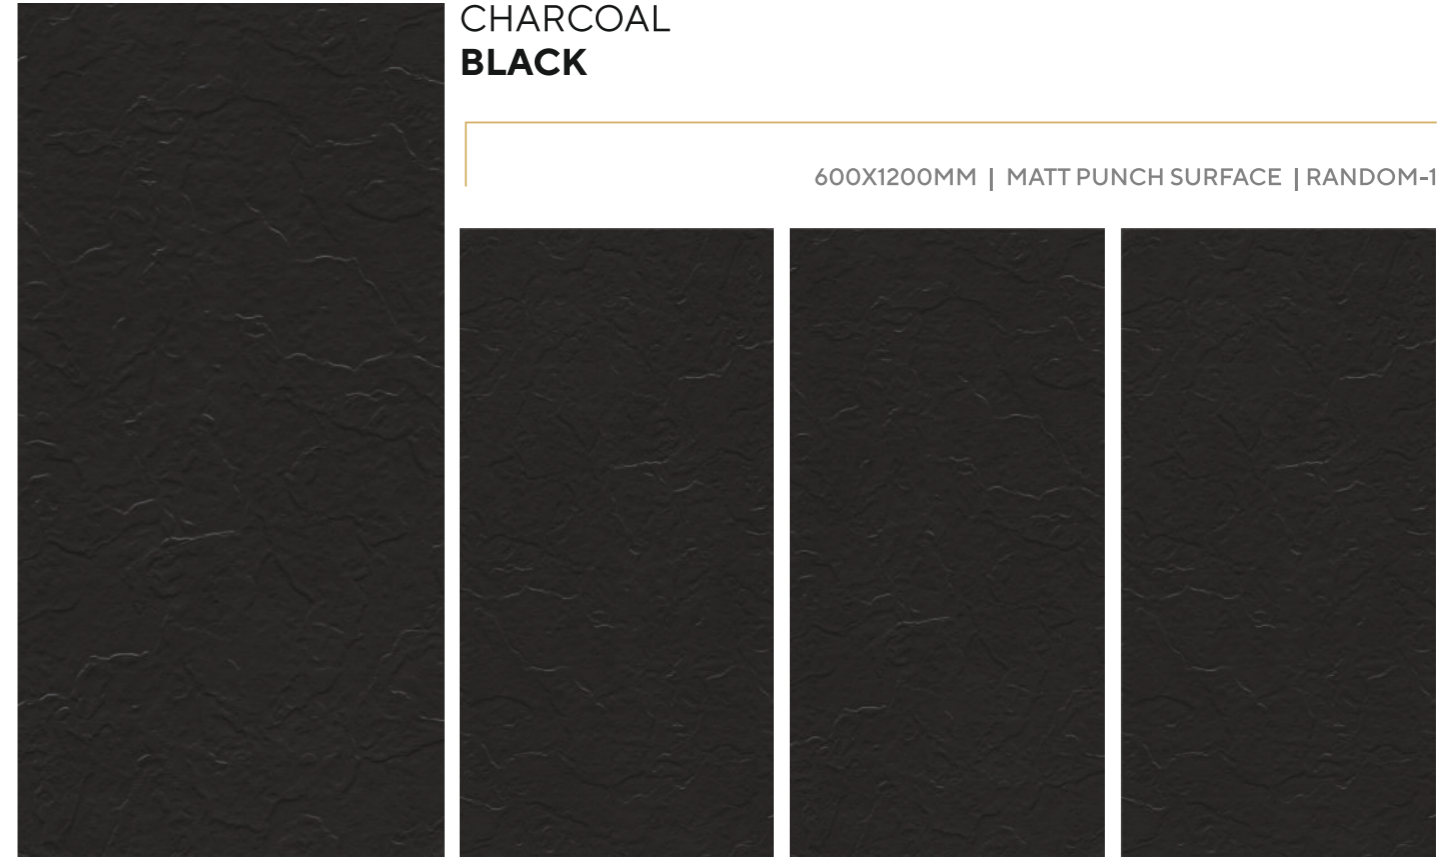

**CHARCOAL
BLACK**

600X1200MM | MATT PUNCH SURFACE | RANDOM-1