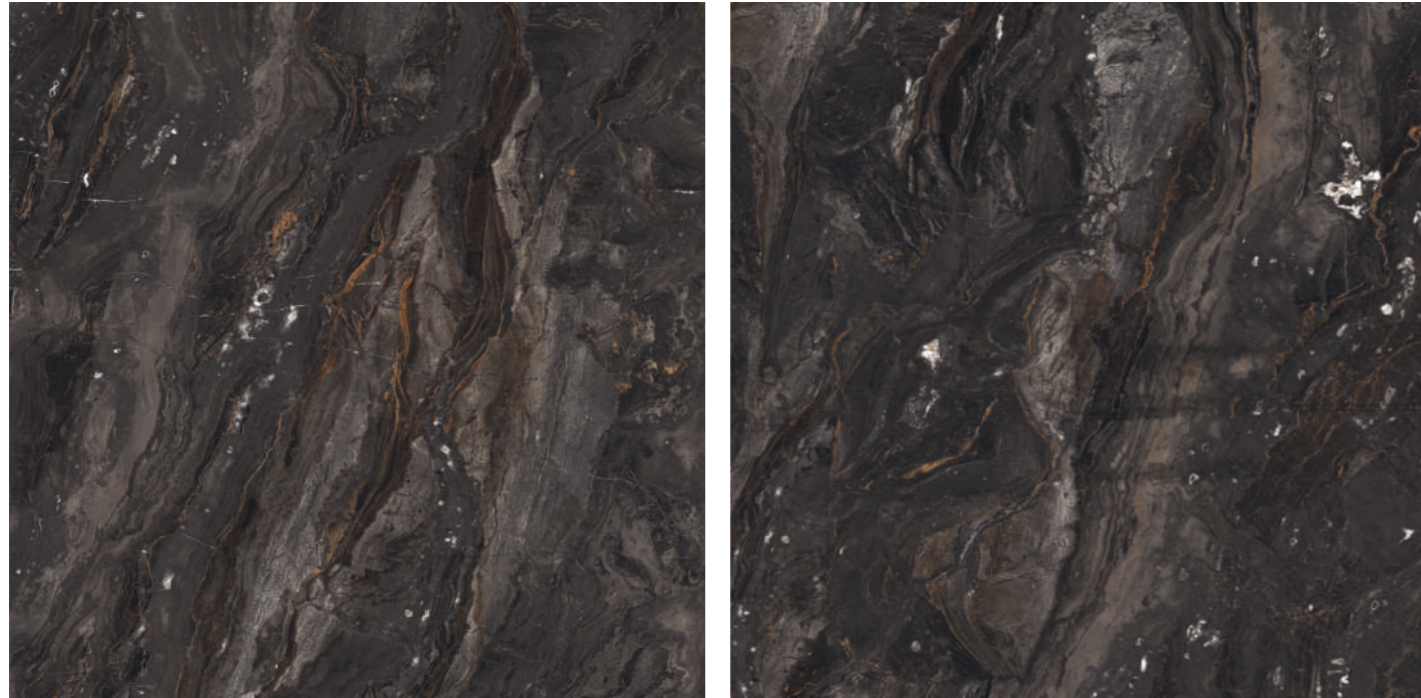

MAIMOON
CERAMICA

CLIFF
ANTHRECITE

1200X1200MM | HIGH GLOSS SURFACE | RANDOM-4

CLIFF
ANTHRECITE

MASTER ART
collection

GALACTICO
SKY

1200X1200MM | HIGH GLOSS SURFACE | RANDOM-4