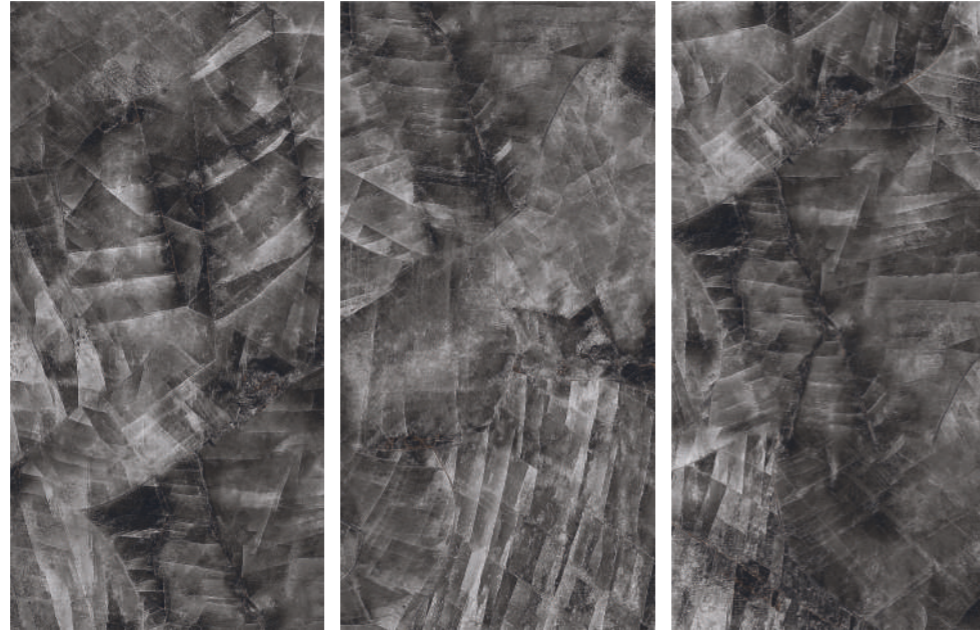

**IMPERIAL
GOLD**

600X1200MM | HIGH GLOSS SURFACE | RANDOM-5

**ONYX
SHELTER BLACK**

**IMPERIAL
BLACK**

600X1200MM | HIGH GLOSS SURFACE | RANDOM-5

**MIRROR
NERO**

600X1200MM | HIGH GLOSS SURFACE | RANDOM-6

**LUXURY
STONE**