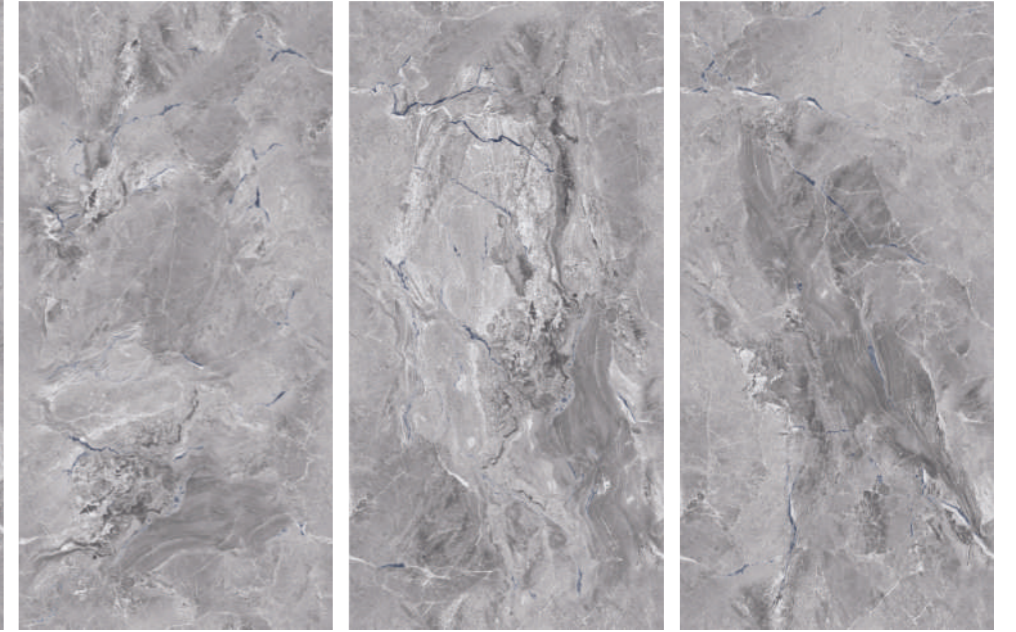

**INDIVIDUAL
LIGHT**