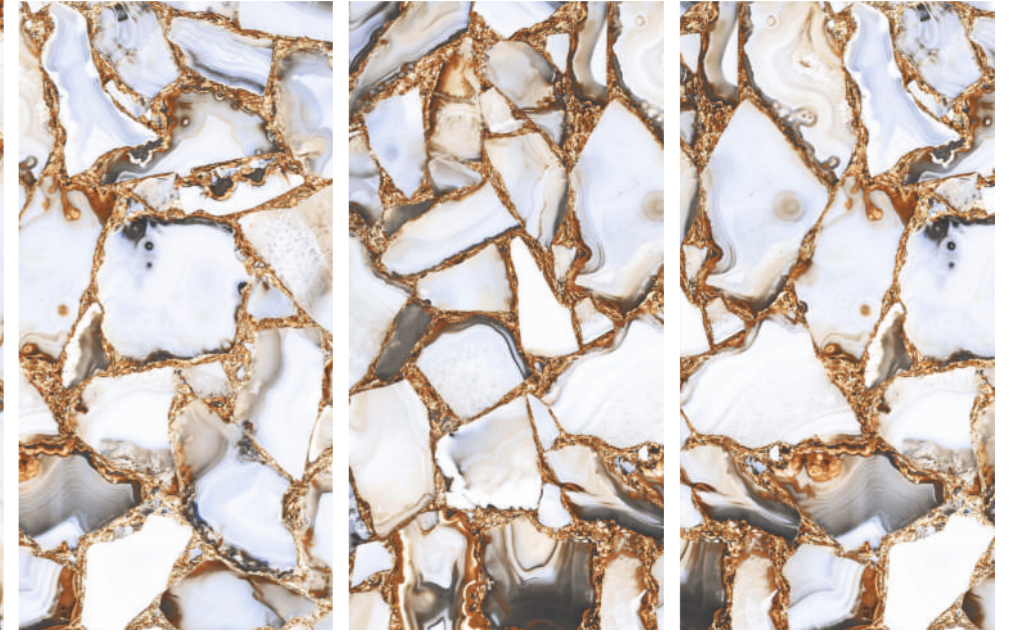

**MIRROR
NERO**