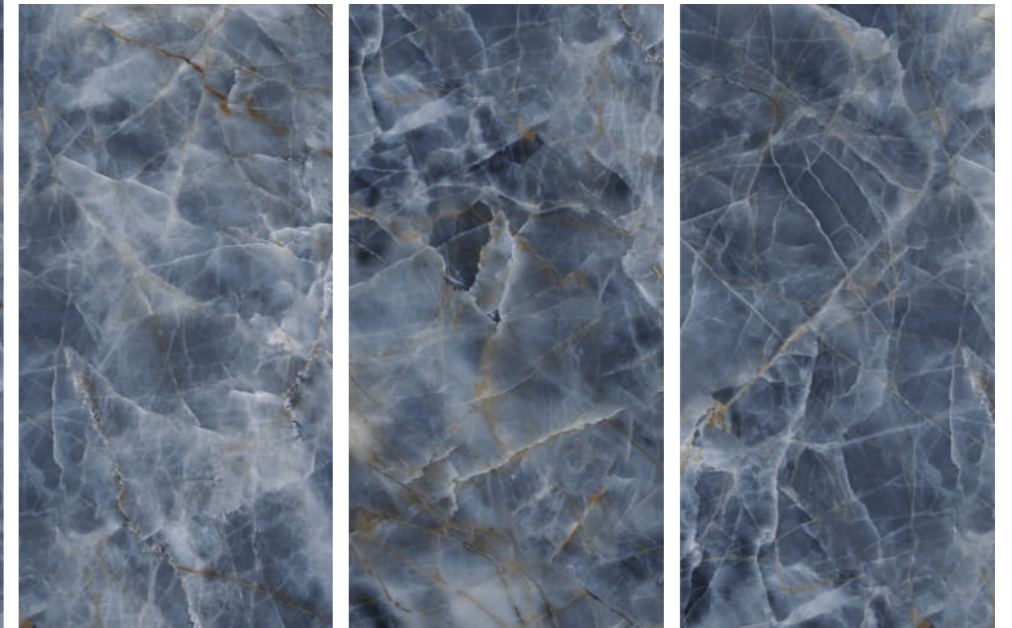

600X1200MM | HIGH GLOSS SURFACE | RANDOM-3

**MIRROR
NERO**

**MARMÍ
ONYX AZUL**

600X1200MM | HIGH GLOSS SURFACE | RANDOM-5

**ONYX
GAINSBURO**

600X1200MM | HIGH GLOSS SURFACE | RANDOM-4

**THUNDER
NATURAL**

600X1200MM | HIGH GLOSS SURFACE | RANDOM-6