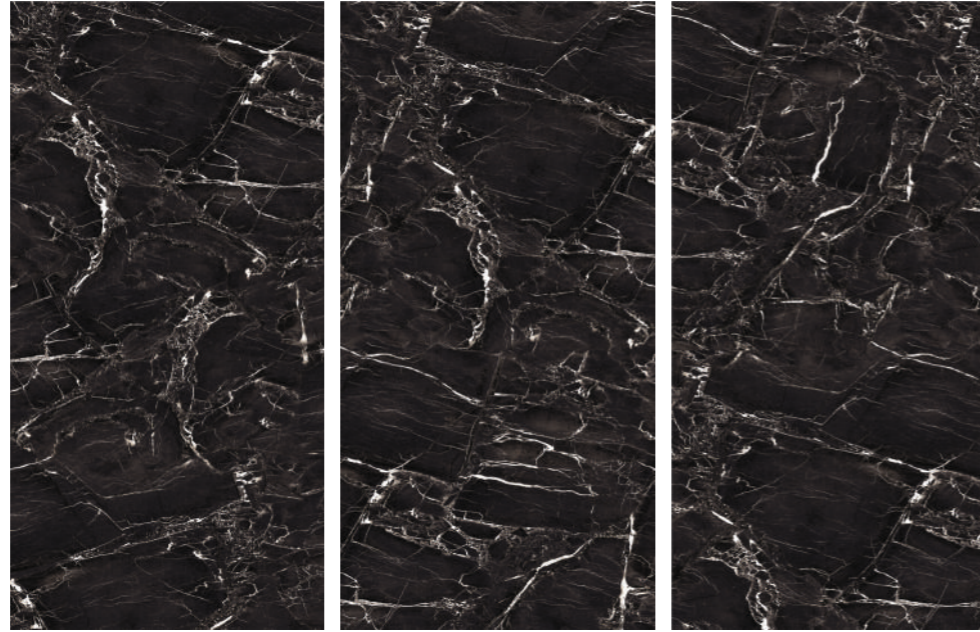

12213

600X1200MM | CARVING SURFACE | RANDOM-4

ROMERO
GREY

600X1200MM | CARVING SURFACE | RANDOM-4

12213

ROMERO
GREY

**ITACID DELUX
BLACK**

600X1200MM | CARVING SURFACE | RANDOM-4