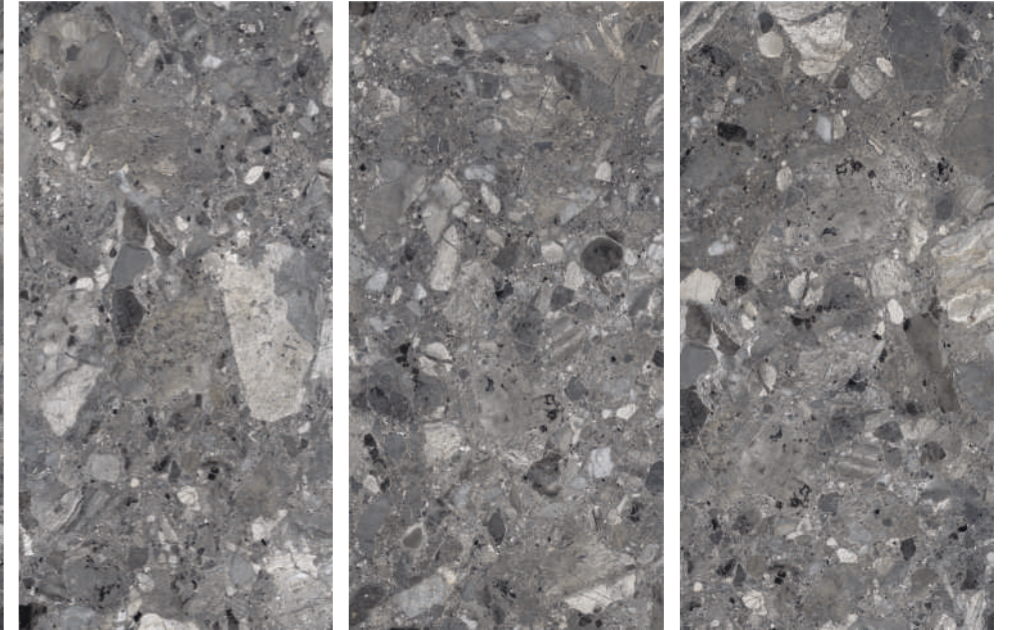

**ADYAR
BROWN**

NEW 2024

600X1200MM | CARVING SURFACE | RANDOM-6