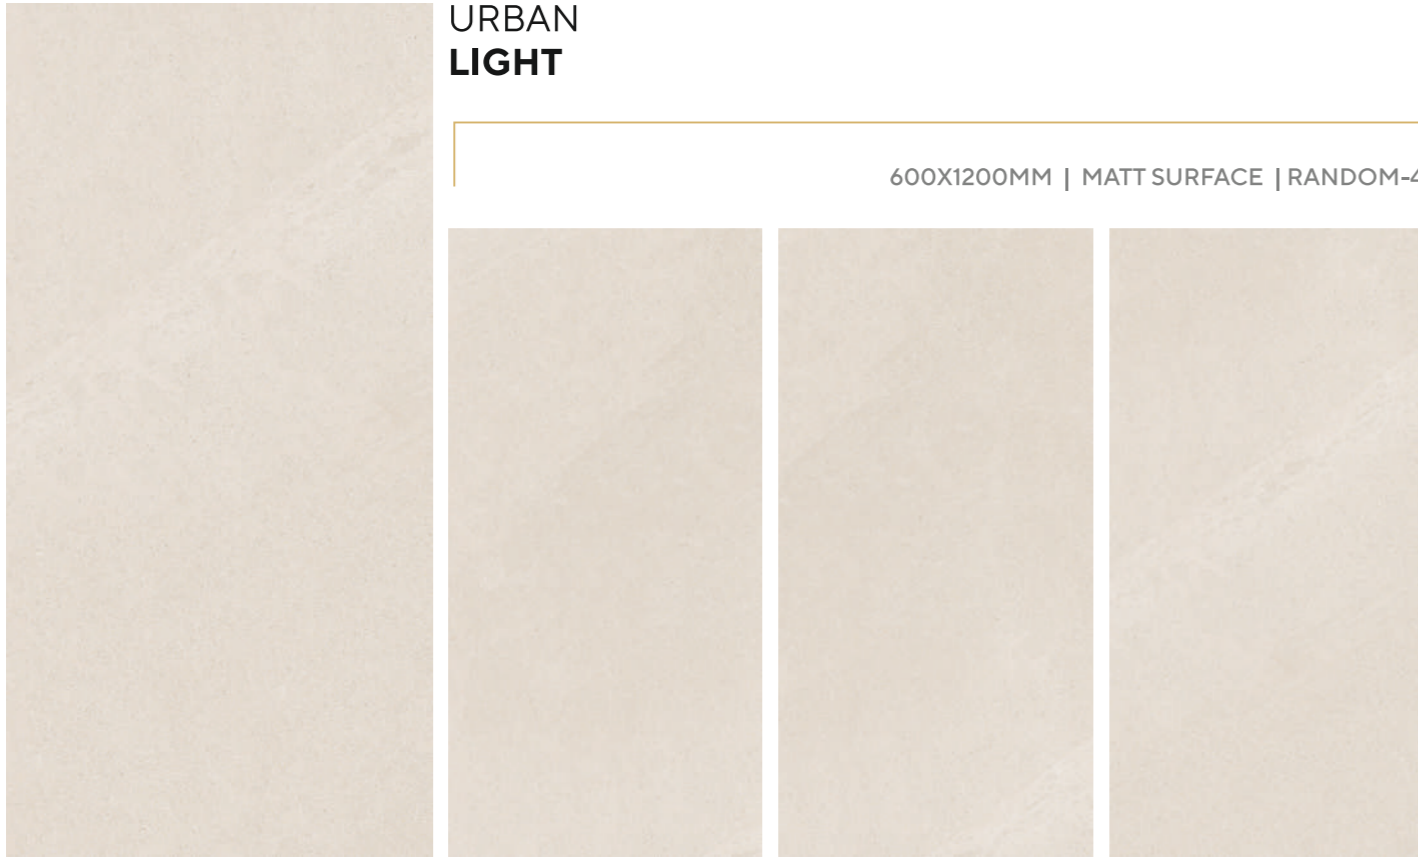

**URBAN
LIGHT**

600X1200MM | MATT SURFACE | RANDOM-4