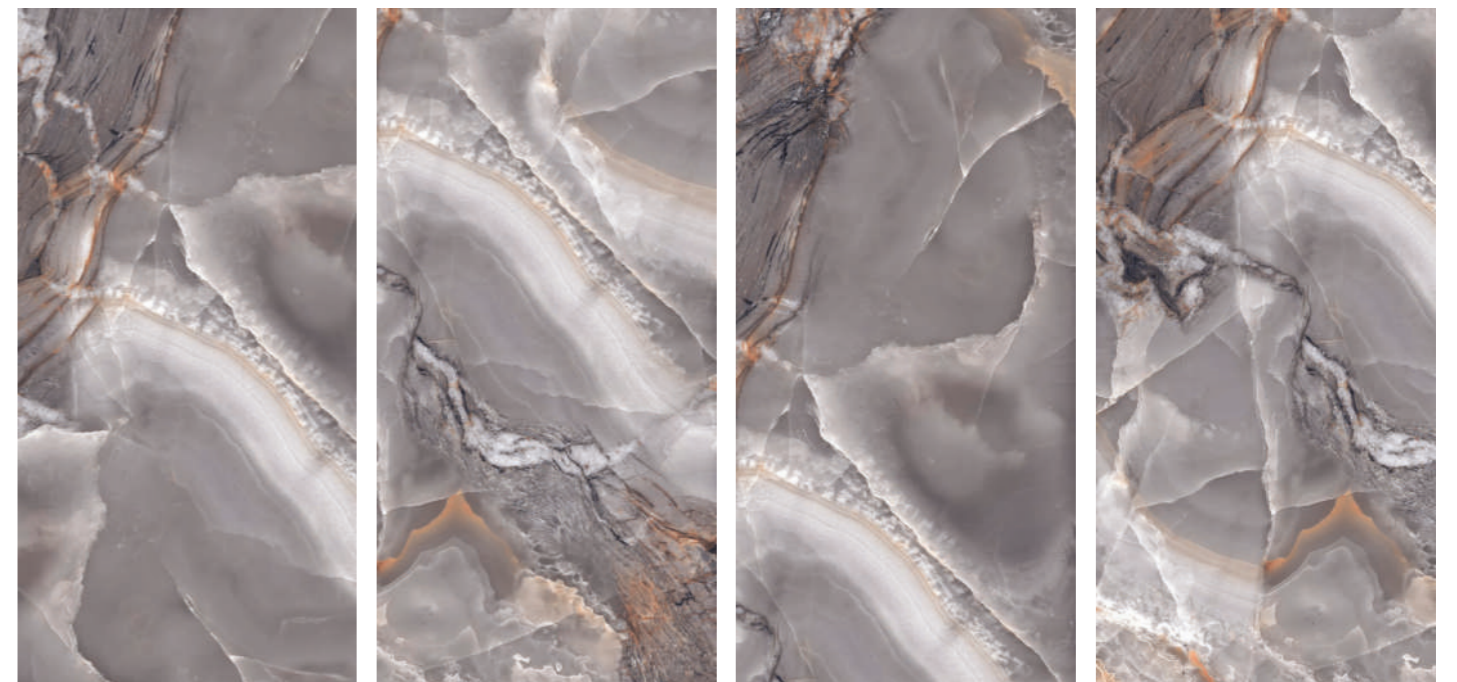

OPERA ONYX GREY

800X1600MM | HIGH GLOSS SURFACE | RANDOM-3