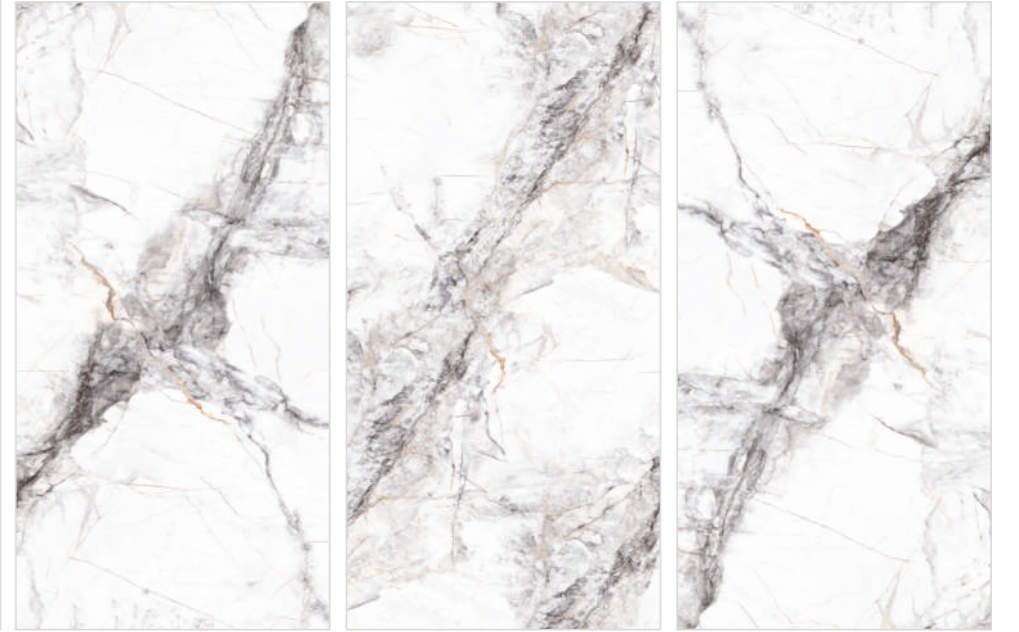

**CELIA
WHITE**