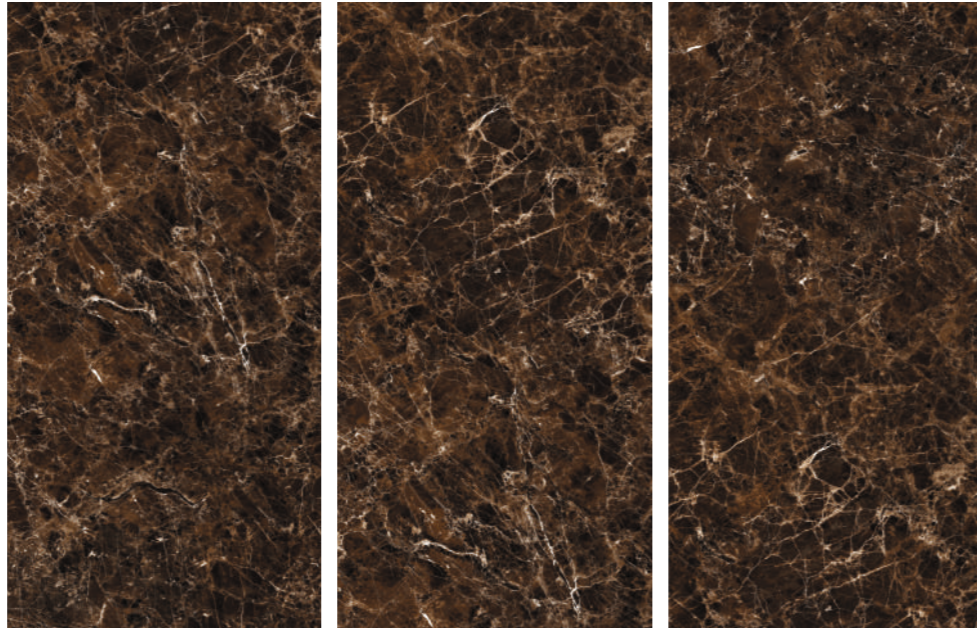

**THUNDER
NATURAL**