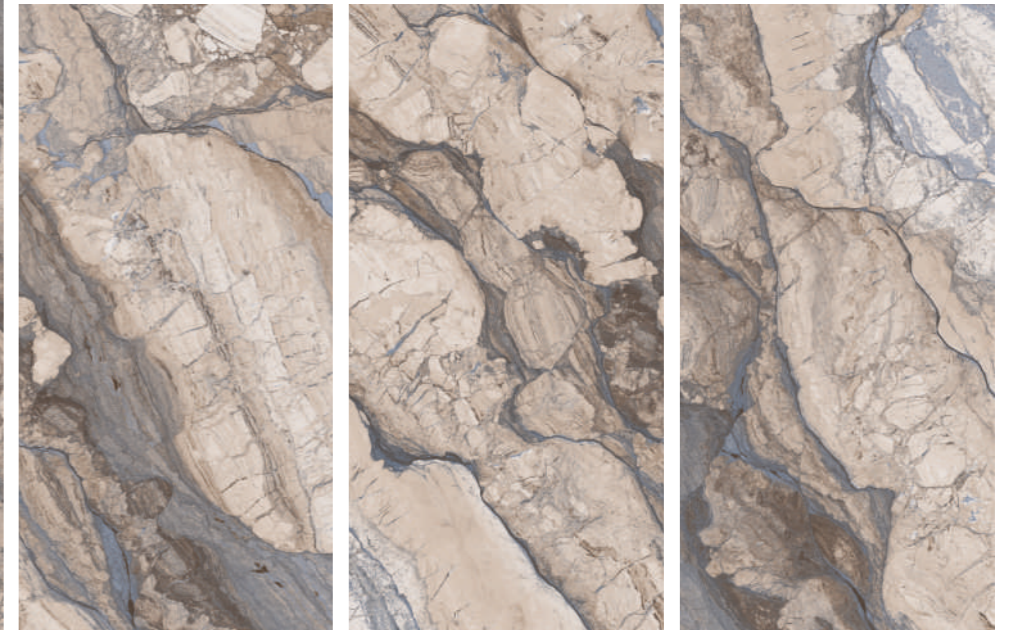

600X1200MM | CARVING SURFACE | RANDOM-4

12210

600X1200MM | CARVING SURFACE | RANDOM-6

12161

12191

600X1200MM | CARVING SURFACE | RANDOM-3

MAIMOON
CERAMICA

MASTER ART
collection