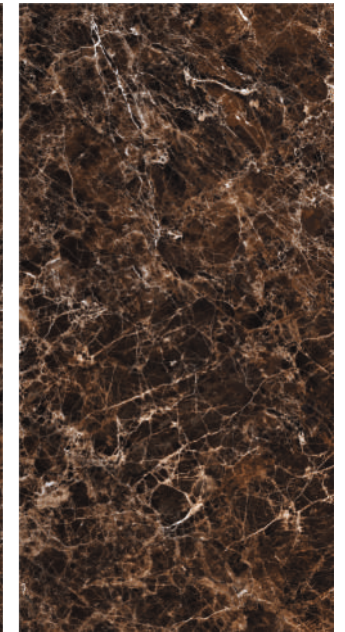

HIGH GLOSS

COLLECTION

600x1200mm

600X1200MM | HIGH GLOSS SURFACE | RANDOM-3

REFLECT **BRILLIANCE**
THROUGH HIGH GLOSS:
CRAFT **LUMINOUS**
TALES OF DESIGN
SPLENDOR.