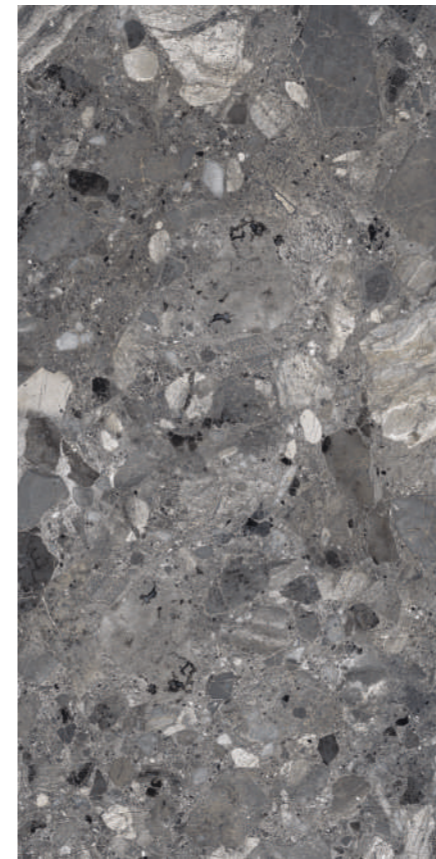

**BURSA
GREY**

600X1200MM | CARVING SURFACE | RANDOM-6