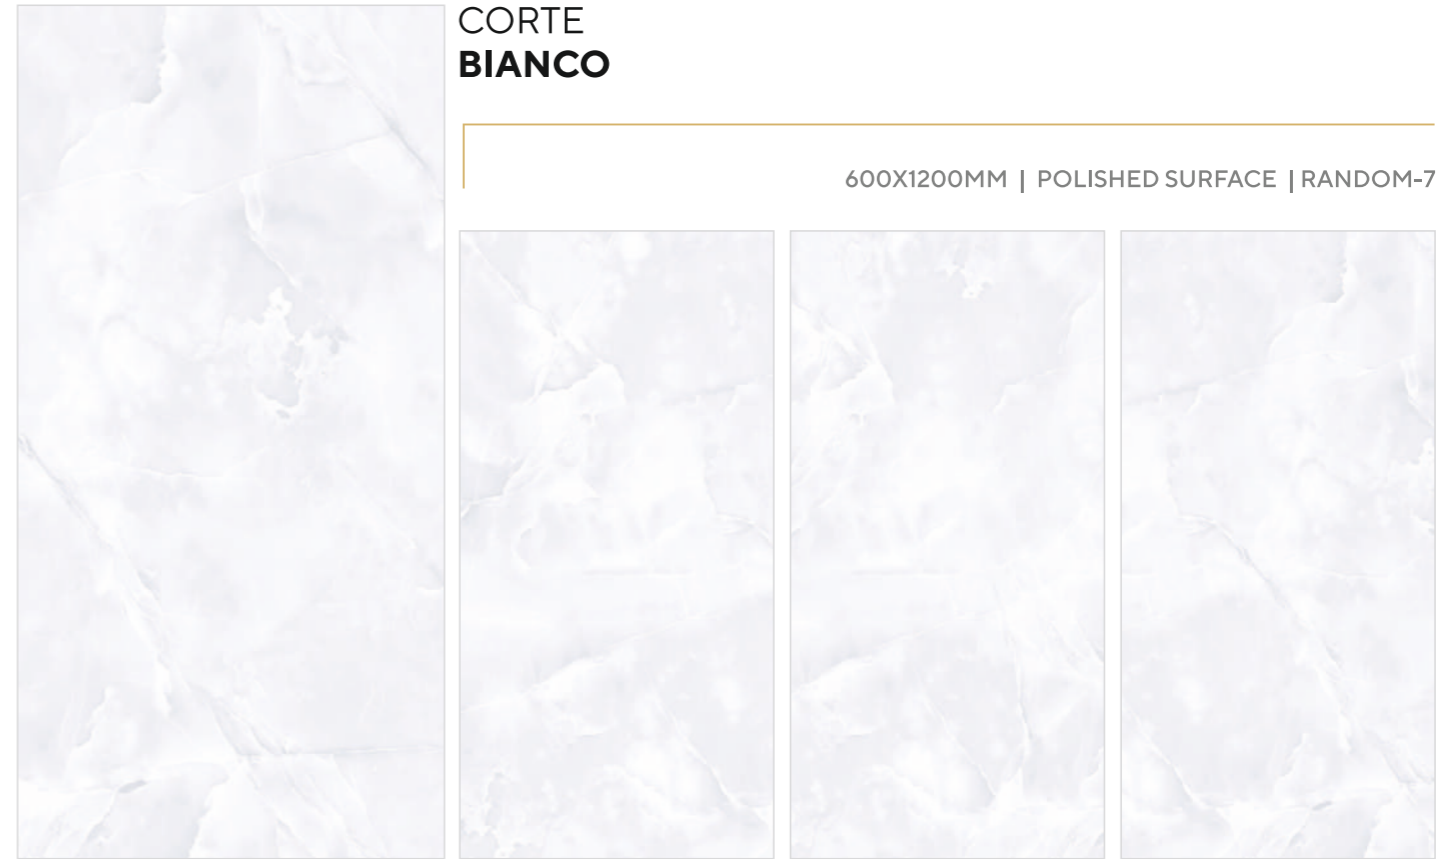

POLISHED

COLLECTION

600x1200mm

CAPTURE **ELEGANCE**
THROUGH YOUR TILES:
CRAFT **AESTHETIC**
TALES OF **POLISHED**
SPLENDOR.

CORTE
BIANCO

600X1200MM | POLISHED SURFACE | RANDOM-7

CORTE
BIANCO

MAIMOON
CERAMICA