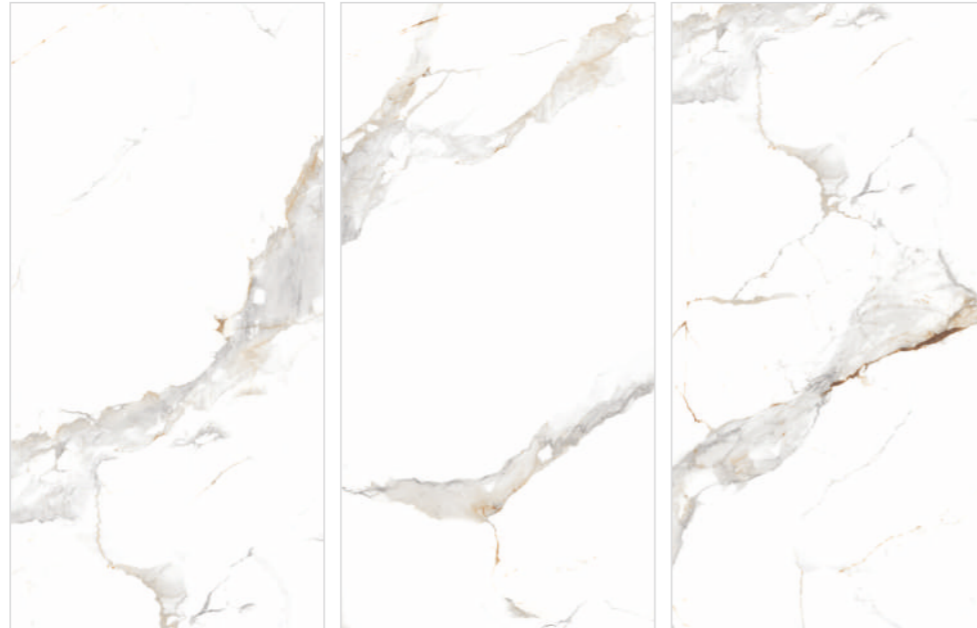

MASTER ART
collection

**SILVER
STATUARIO**

600X1200MM | POLISHED SURFACE | RANDOM-3

**STATUARIO
BIANCO**

600X1200MM | POLISHED SURFACE | RANDOM-5

**STATUARIO
CAFÉ GOLD**

600X1200MM | POLISHED SURFACE | RANDOM-10