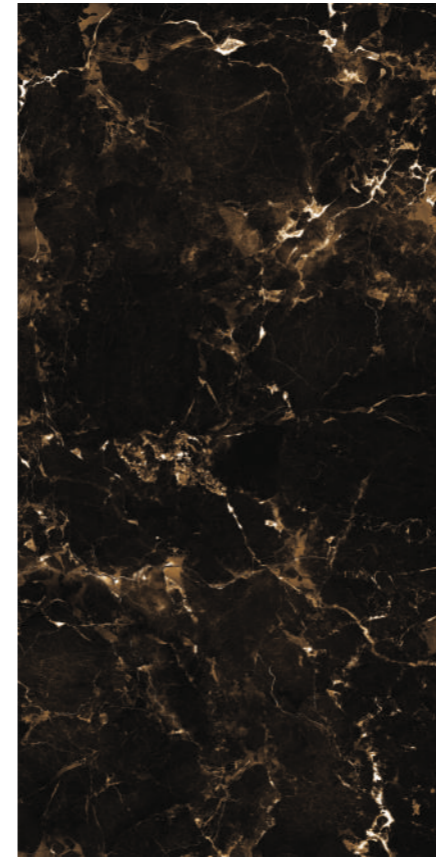

**EMPERADOR
GRANT BROWN**

600X1200MM | HIGH GLOSS SURFACE | RANDOM-3

**ETERNAL
BLACK**

600X1200MM | HIGH GLOSS SURFACE | RANDOM-4

**EMPERADOR
GRANT BROWN**

**ONYX
SHELTER BLACK**

600X1200MM | HIGH GLOSS SURFACE | RANDOM-3