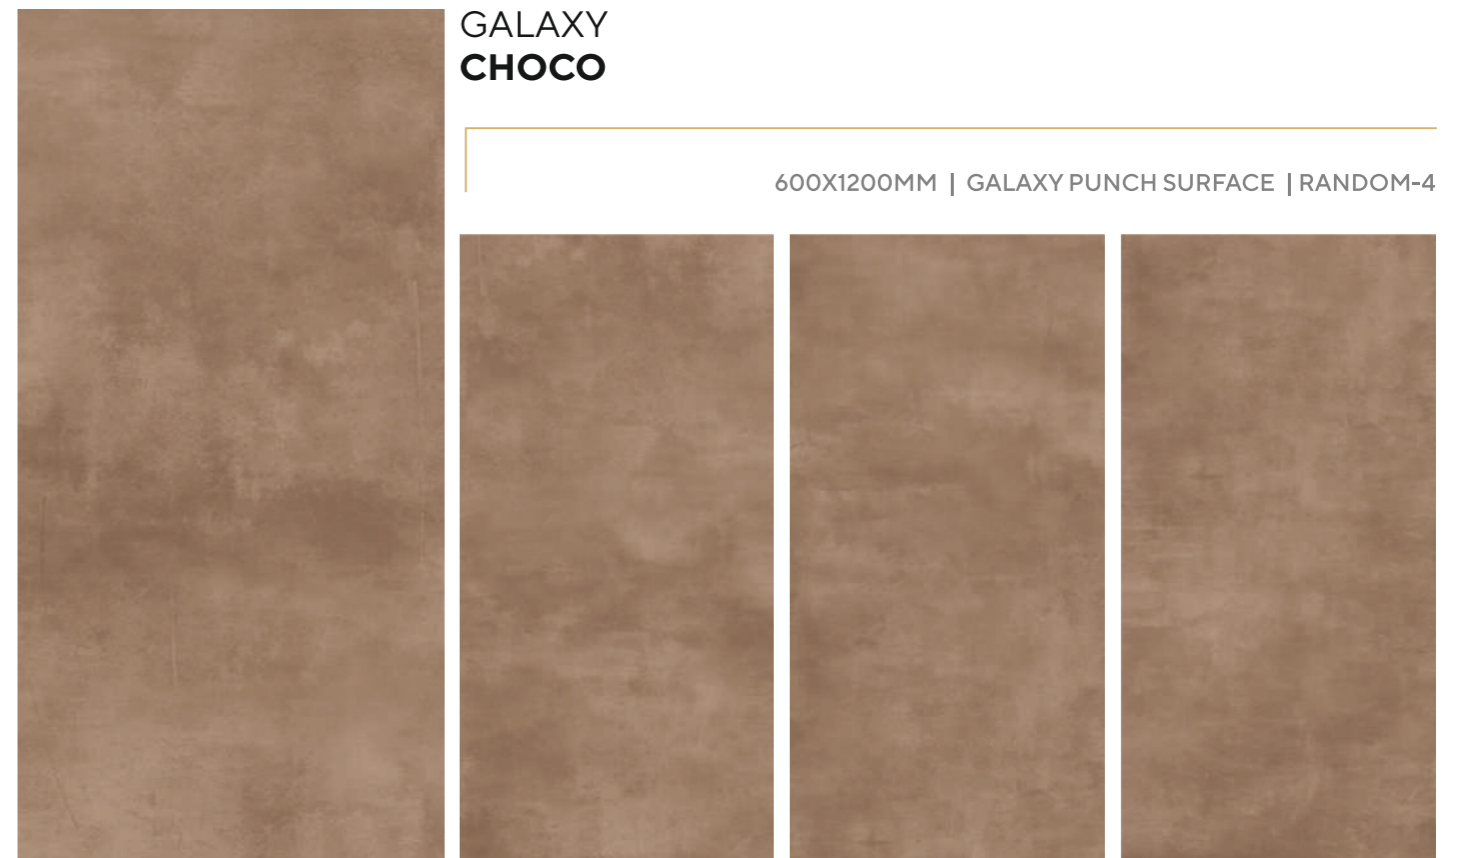

GALAXY
CHOCO

600X1200MM | GALAXY PUNCH SURFACE | RANDOM-4