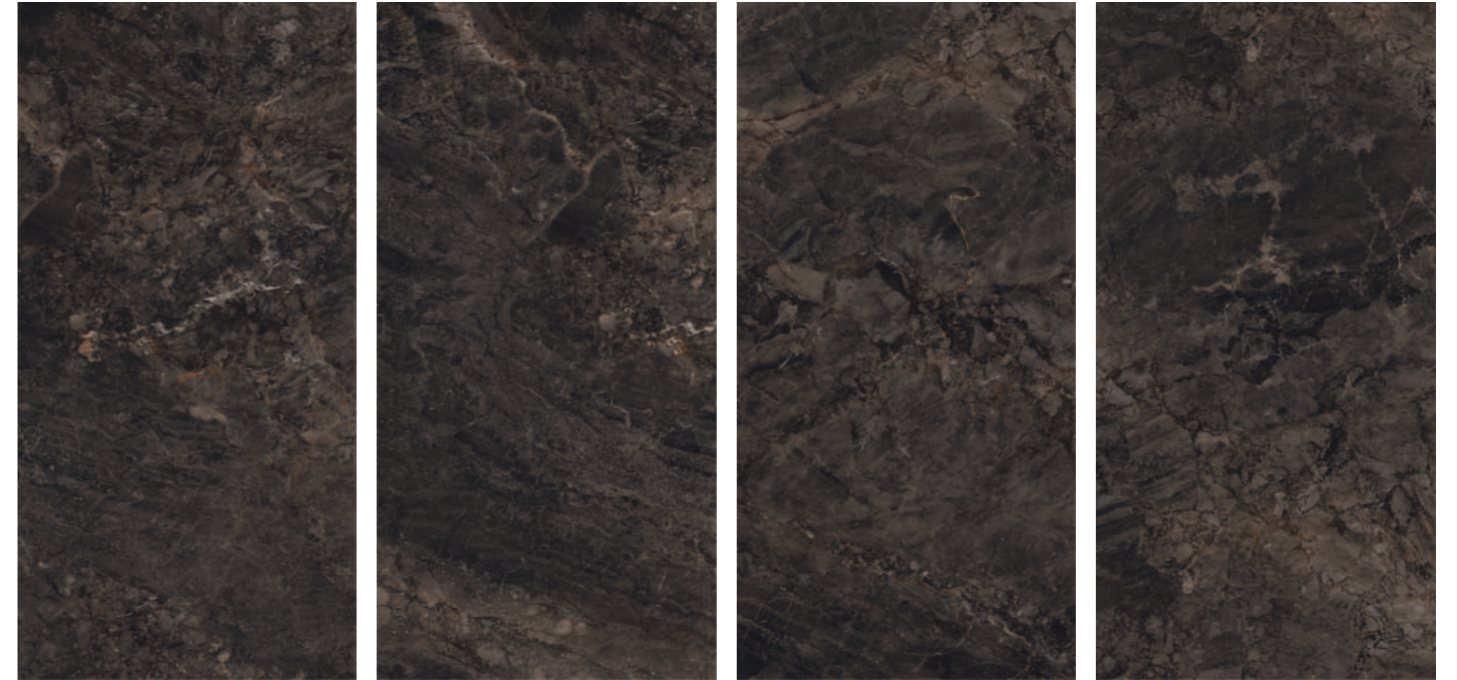

MAXIMA BLACK

800X1600MM | HIGH GLOSS SURFACE | RANDOM-4

NEW 2024