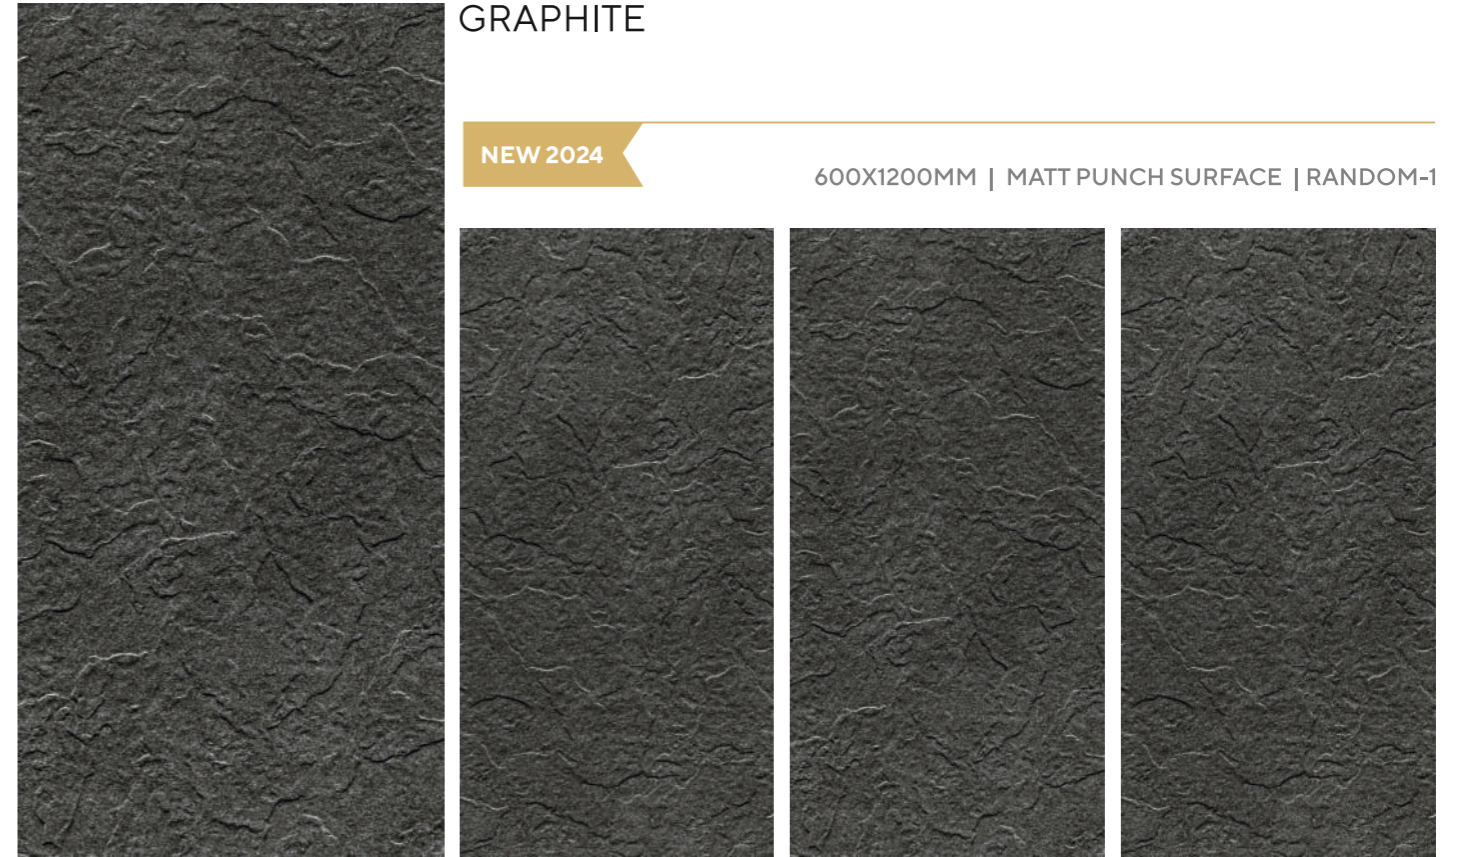

GRAPHITE

NEW 2024

600X1200MM | MATT PUNCH SURFACE | RANDOM-1

GRAPHITE