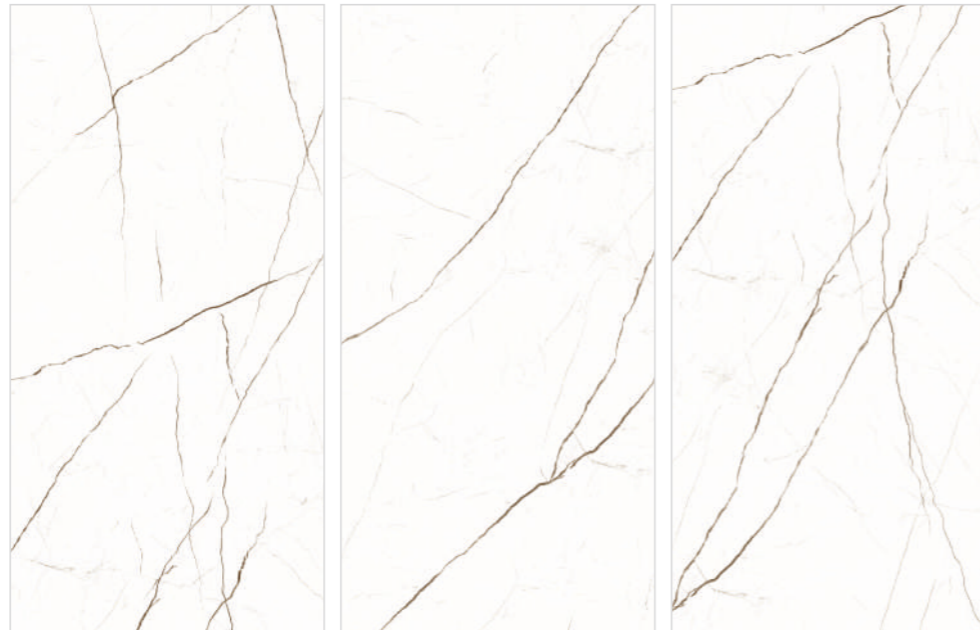

**TORONTO
NERO**