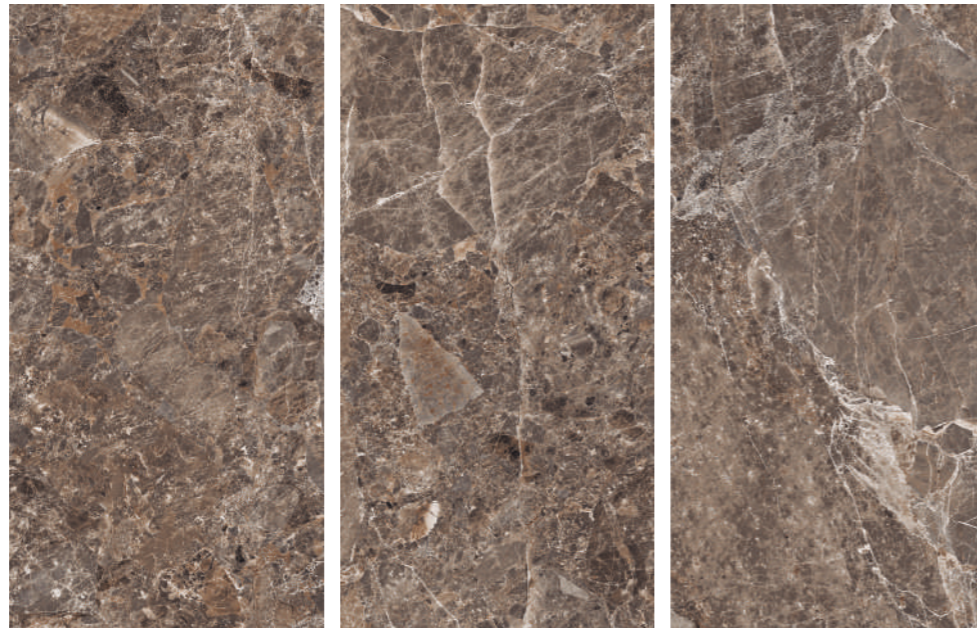

**MARILIA
OLIVE**