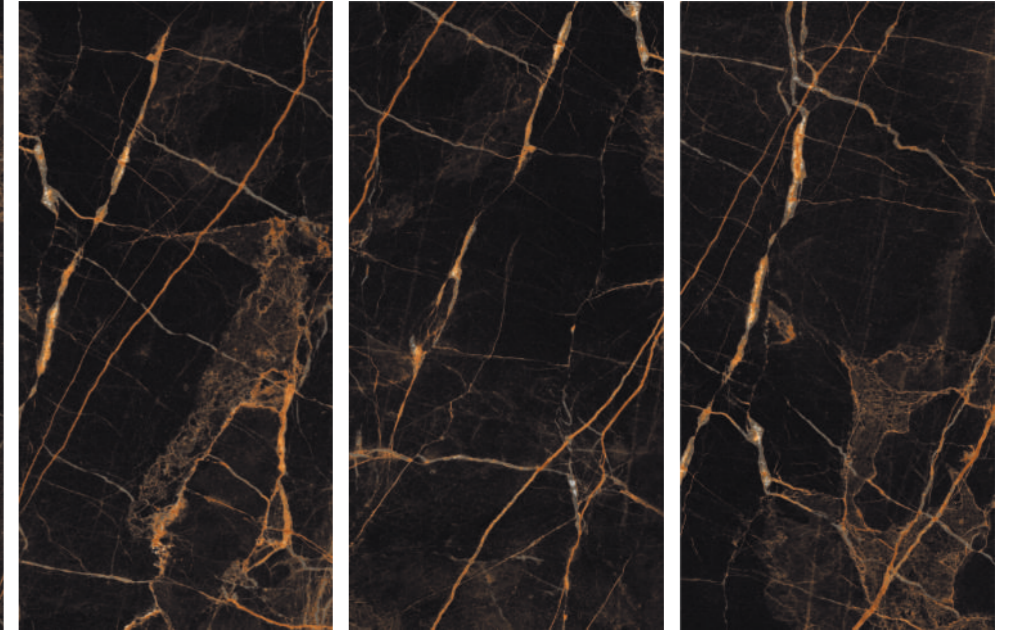

**LAURENT
GOLD**

600X1200MM | GLOSTER SURFACE | RANDOM-4

**VENICE
GREY**

**LAURENT
GOLD**

GALAXY PUNCH COLLECTION

600x1200mm

IMPACT WITH PUNCH
UPON YOUR TILES:
CRAFT **VIBRANT**
TALES OF
BOLD DESIGN.

GALAXY
BEIGE