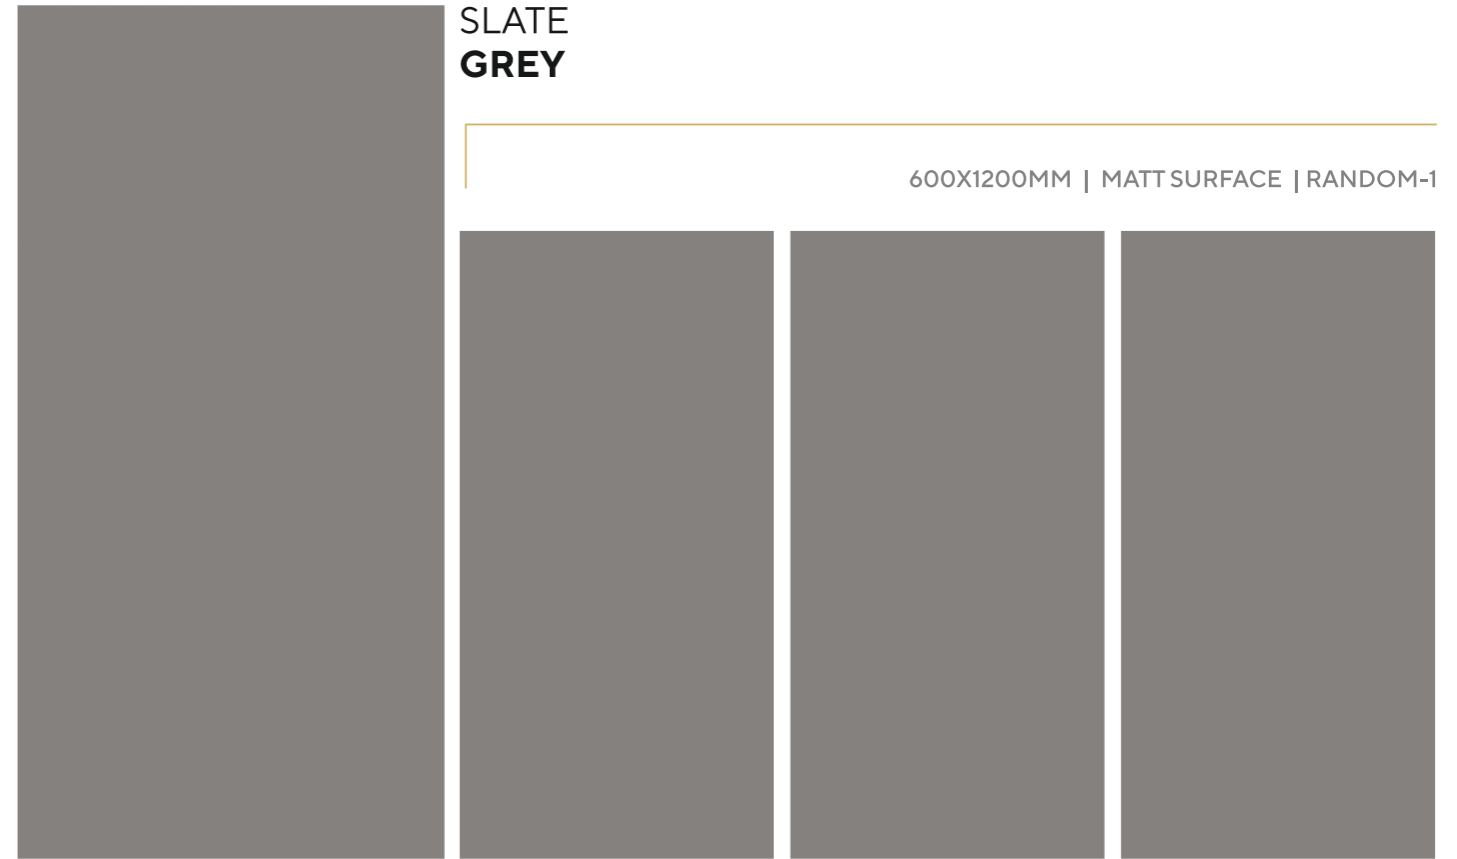

600X1200MM | MATT PUNCH SURFACE | RANDOM-1

**STEEL
GREY**

AVAILABLE GLOSSY & MATT SURFACE

600X1200MM | GLOSSY / MATT SURFACE | RANDOM-1

**SLATE
GREY**

600X1200MM | MATT SURFACE | RANDOM-1

**STEEL
GREY**

**SLATE
GREY**