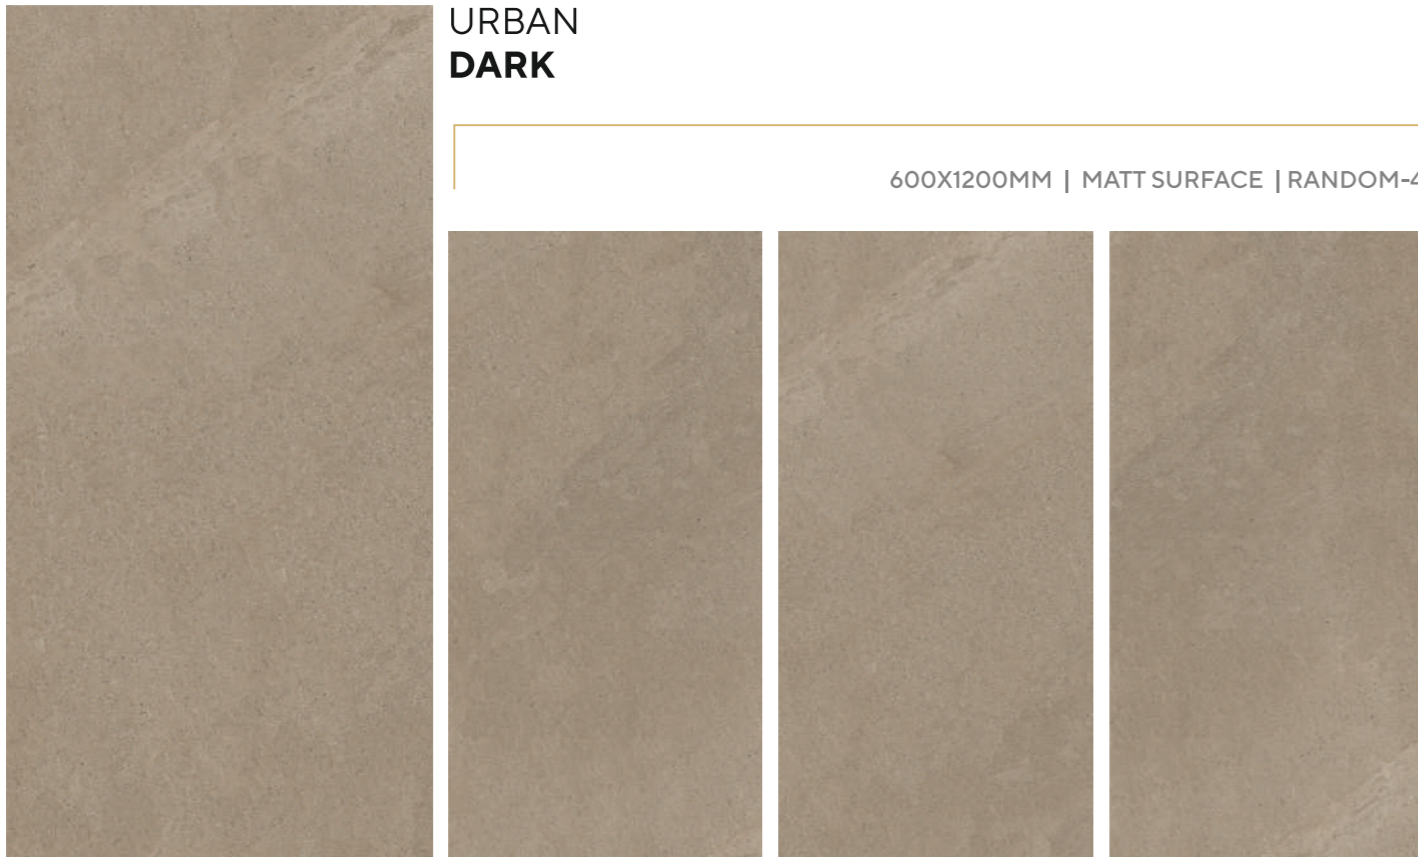

600X1200MM | MATT SURFACE | RANDOM-6

**URBAN
LIGHT**

600X1200MM | MATT SURFACE | RANDOM-4

**URBAN
DARK**

600X1200MM | MATT SURFACE | RANDOM-4

**URBAN
LIGHT & DARK**

MULAIR
SILVER & GREY

MULAIR
GREY