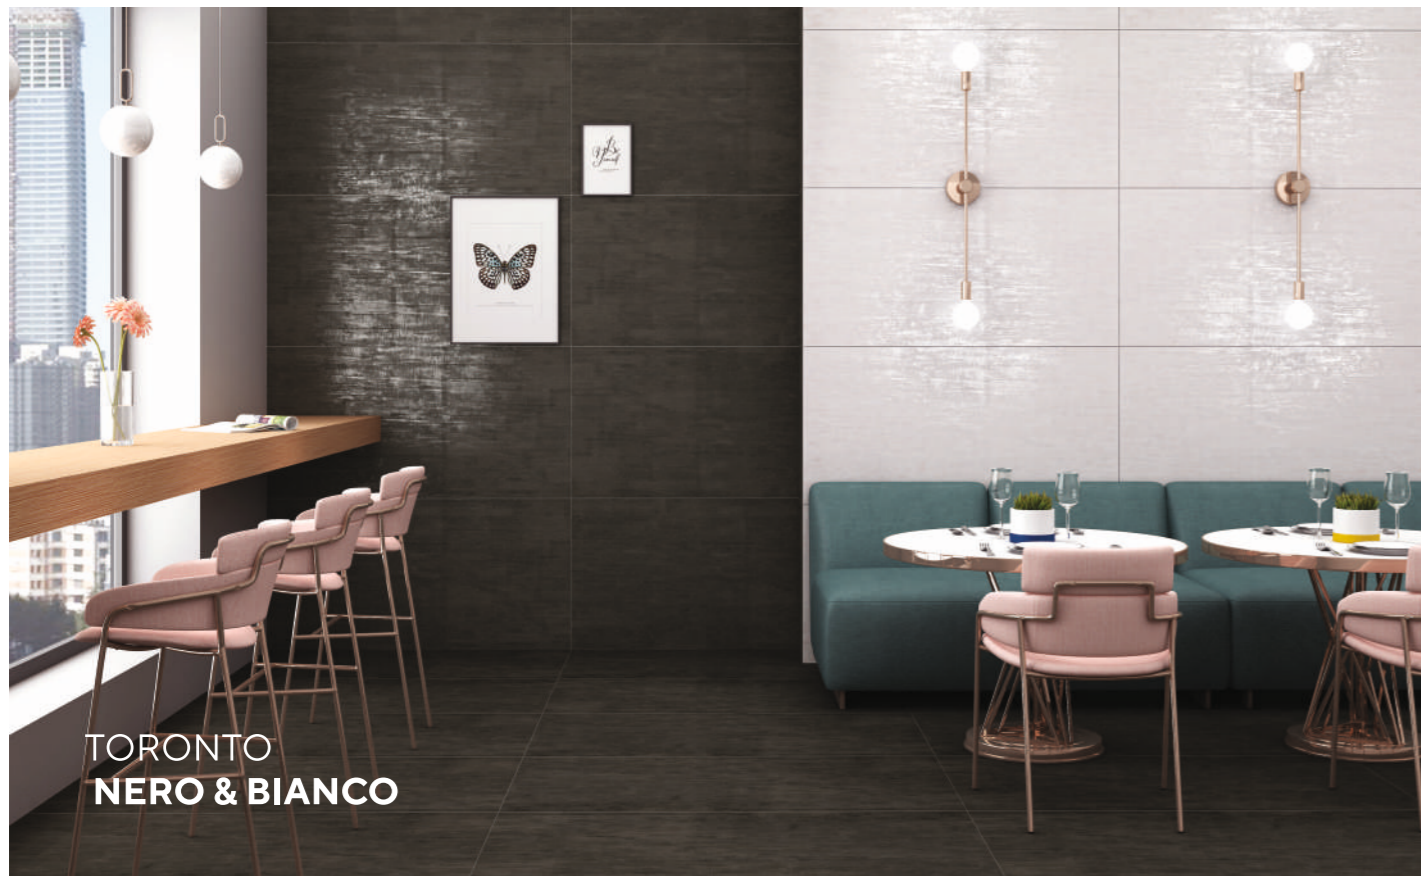

**TORONTO
NERO & BIANCO**