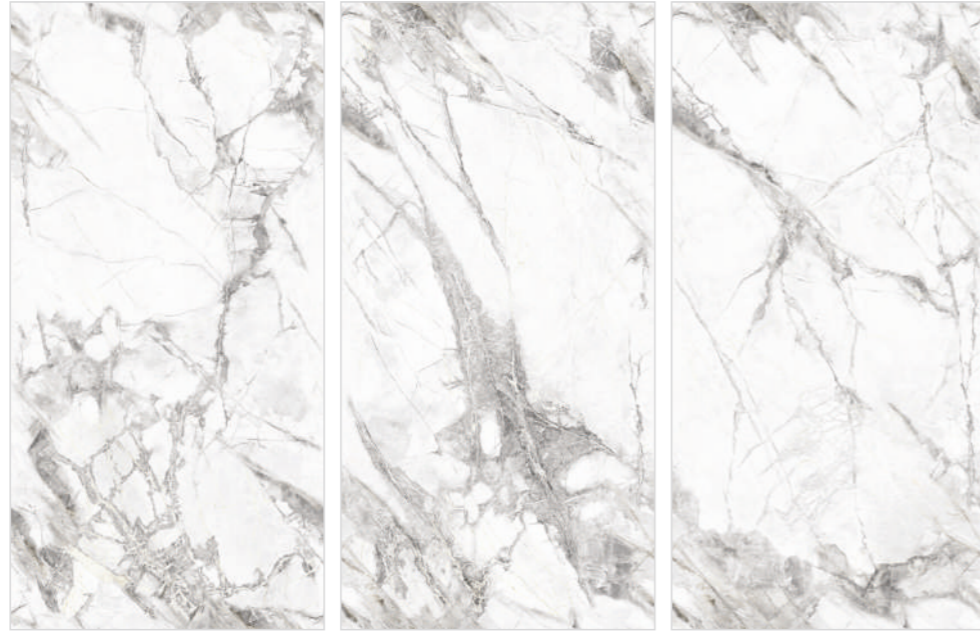

**IRINA
BEIGE**

600X1200MM | ENDLESS CARVING SURFACE | RANDOM-4

**IRINA
LAC**

NEW 2024

600X1200MM | ENDLESS CARVING SURFACE | RANDOM-4

**IRINA
BEIGE**

**INDIVIDUAL
LIGHT**

600X1200MM | ENDLESS CARVING SURFACE | RANDOM-6