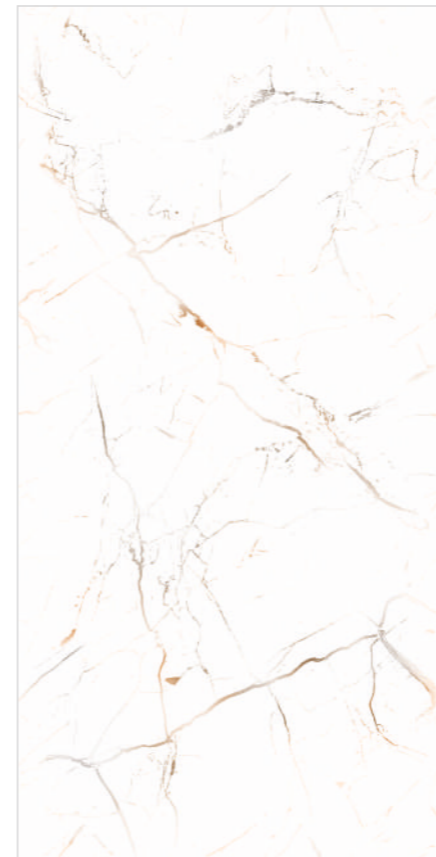

SPLINTER
WHITE

600X1200MM | ENDLESS CARVING SURFACE | RANDOM-4