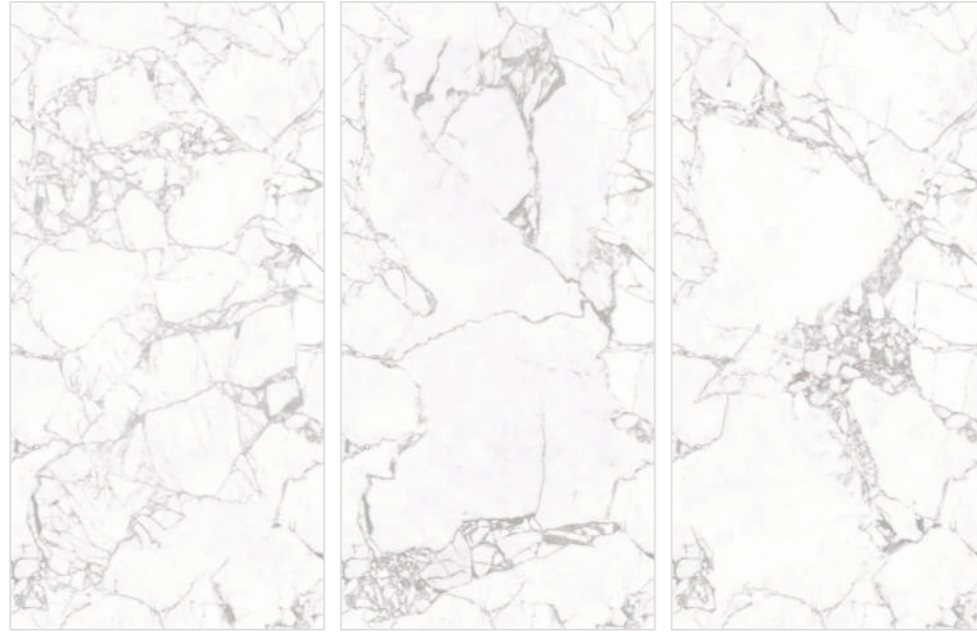

600X1200MM | GLOSTER SURFACE | RANDOM-4

STATUARIO
GRACE

LAURENT
GOLD

MAIMOON

MASTER ART
collection

**VENICE
GREY**

NEW 2024

600X1200MM | GLOSTER SURFACE | RANDOM-4