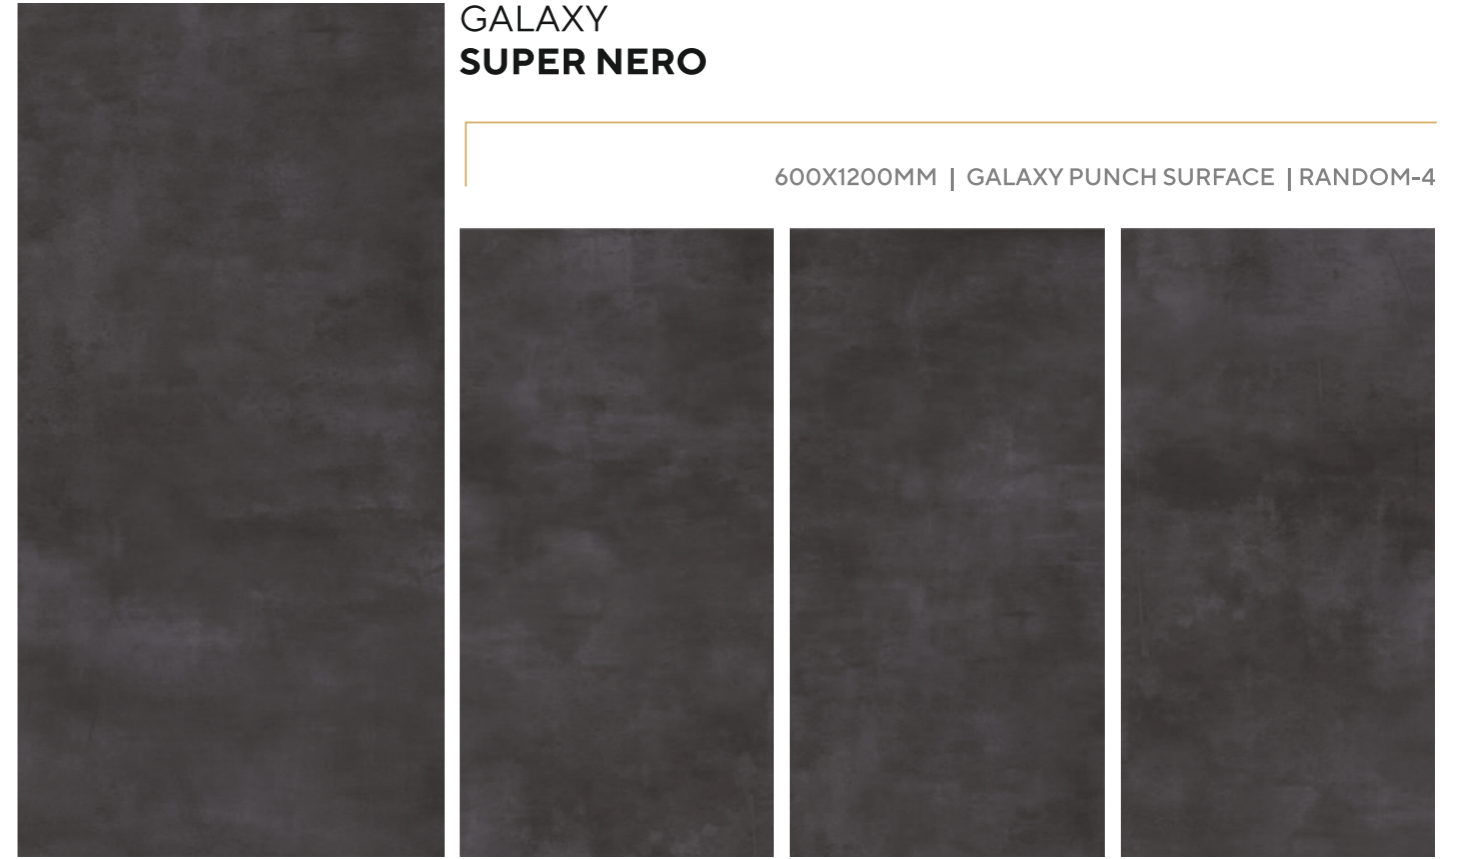

**GALAXY
SUPER NERO**

600X1200MM | GALAXY PUNCH SURFACE | RANDOM-4