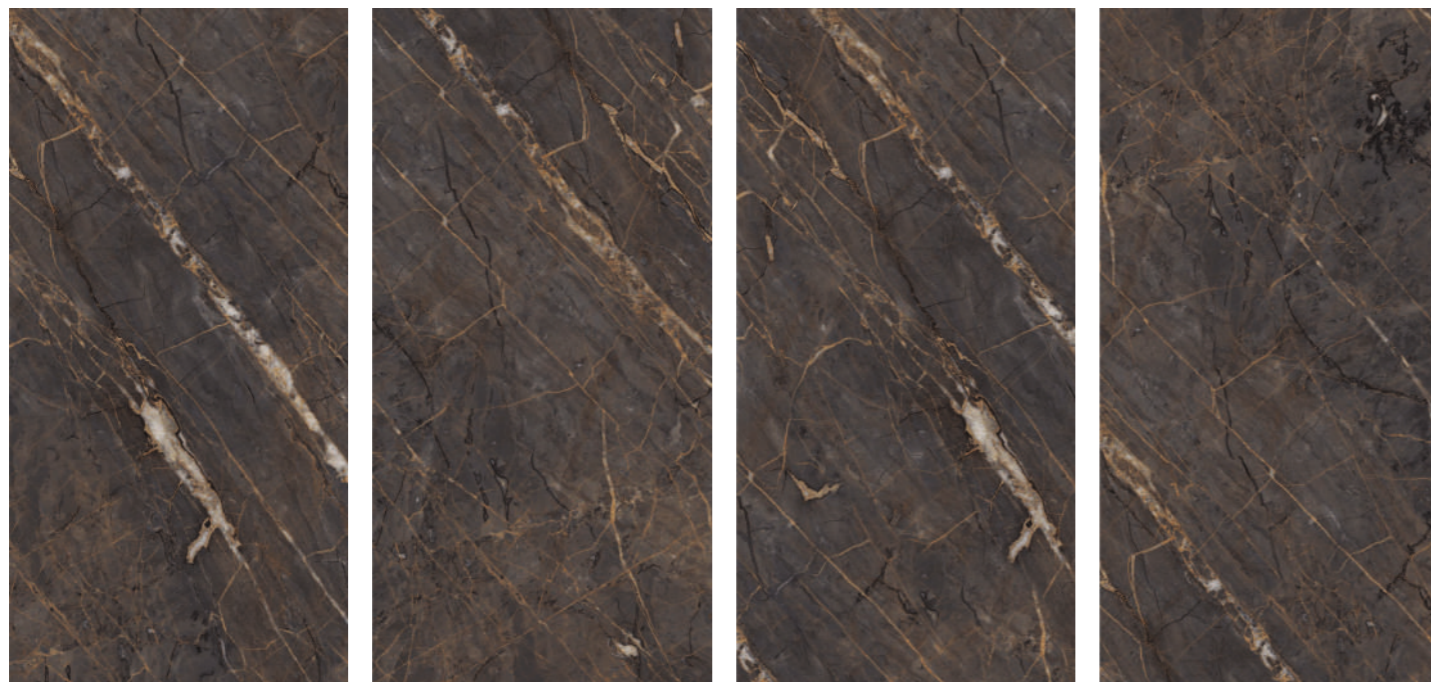

FLAMINGO GOLD

800X1600MM | HIGH GLOSS SURFACE | RANDOM-4