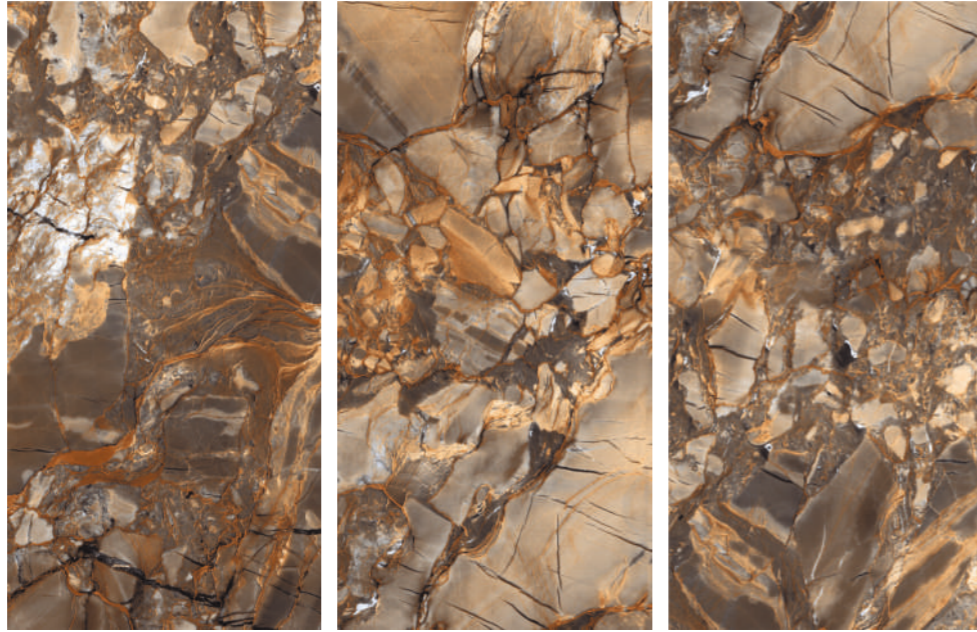

600X1200MM | HIGH GLOSS SURFACE | RANDOM-3

REFLECT **BRILLIANCE**
THROUGH HIGH GLOSS:
CRAFT **LUMINOUS**
TALES OF DESIGN
SPLENDOR.

EMPERADOR
NUVO

**ARISTO
SEPIA**

600X1200MM | HIGH GLOSS SURFACE | RANDOM-3