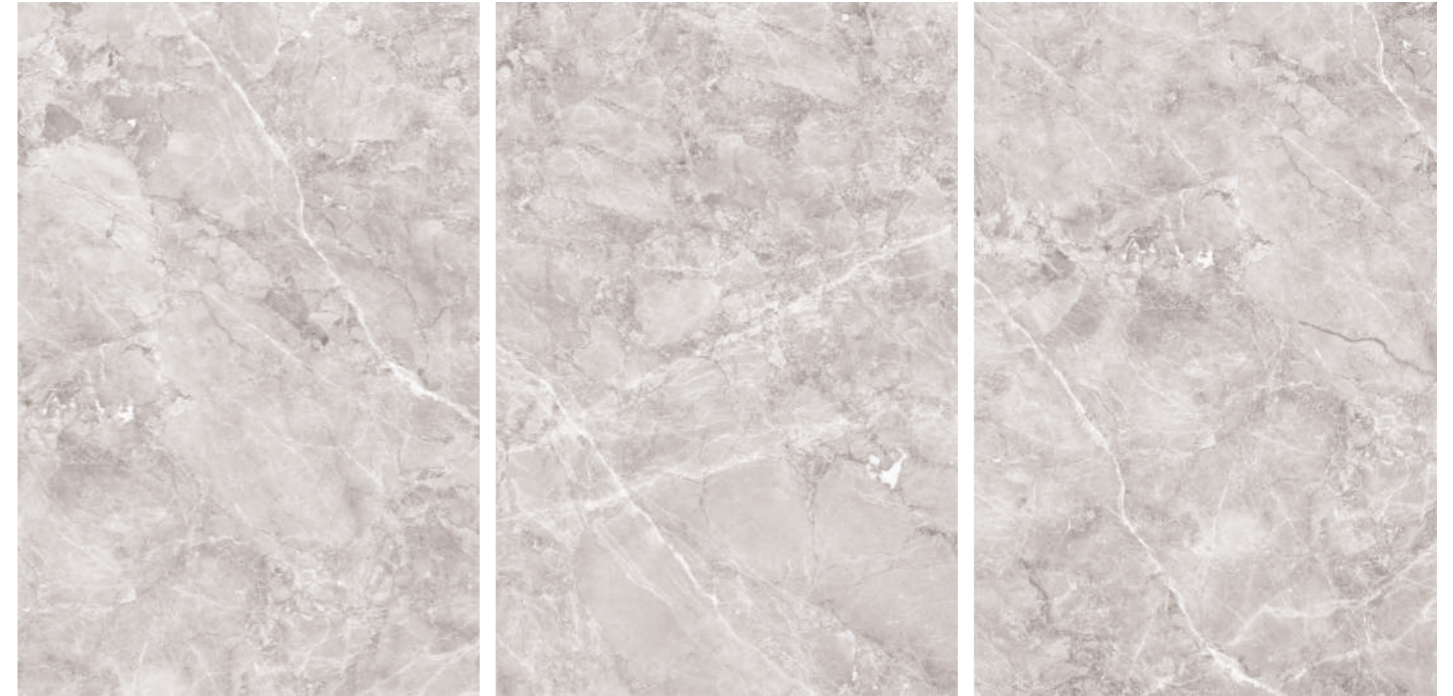

CASTEL
GREY

1200X1800MM | POLISHED SURFACE | RANDOM-4

CASTEL
GREY