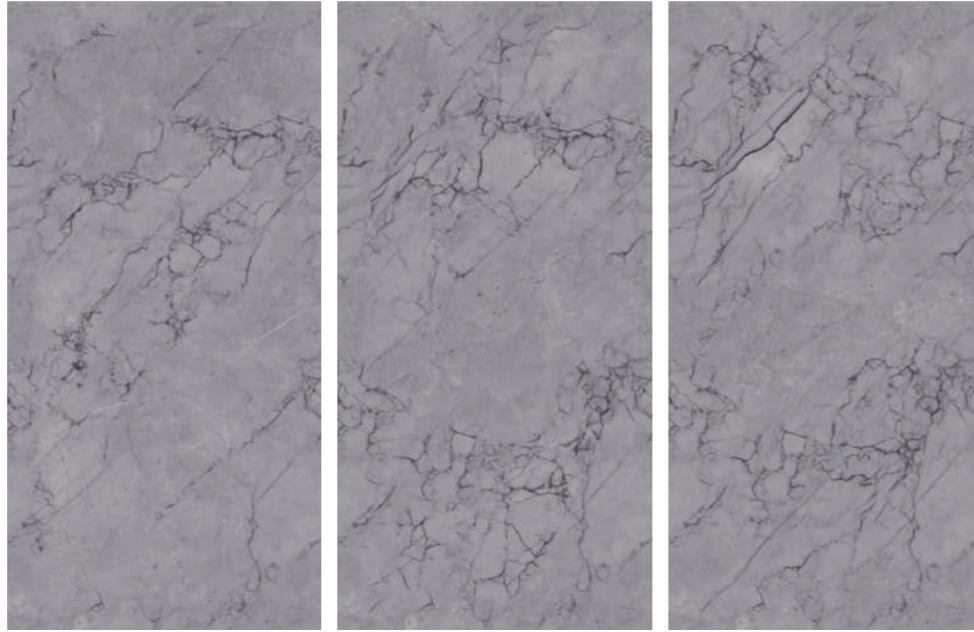

ASTANA
WHITE

600X1200MM | ENDLESS CARVING SURFACE | RANDOM-6

CRONOS
TITANIUM

600X1200MM | CARVING SURFACE | RANDOM-4

SPLINTER
WHITE

600X1200MM | ENDLESS CARVING SURFACE | RANDOM-4

**IRINA
GREY**

600X1200MM | ENDLESS CARVING SURFACE | RANDOM-4