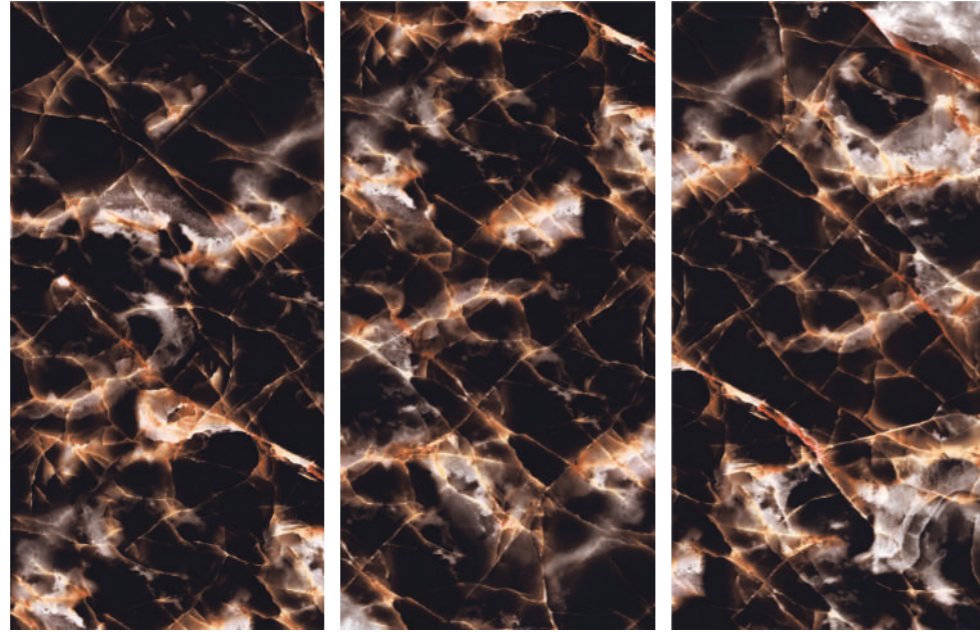

**EMPERADOR
GRANT BROWN**

600X1200MM | HIGH GLOSS SURFACE | RANDOM-3

**ETERNAL
BLACK**

600X1200MM | HIGH GLOSS SURFACE | RANDOM-4

**EMPERADOR
GRANT BROWN**

**ONYX
SHELTER BLACK**

600X1200MM | HIGH GLOSS SURFACE | RANDOM-3